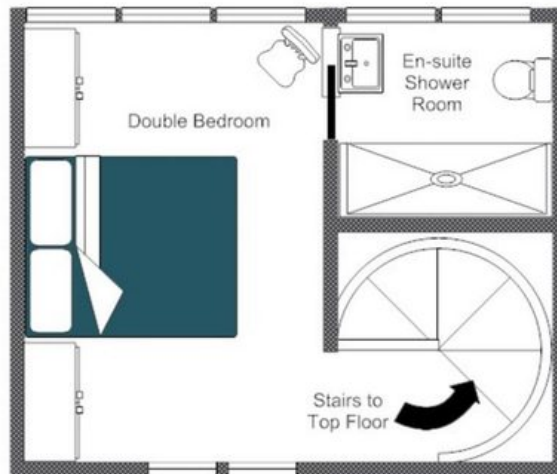

Across four thoughtfully arranged floors, every space has been conceived for both grand entertaining and quiet retreat. The principal living area on the second floor revolves around a commanding stone fireplace, with sliding doors drawing the eye to a generous terrace where natural light pours freely into the room. A fully equipped kitchen, finished to the highest standard, overlooks the dining area, while a mezzanine double bedroom tucked into the eaves adds a sense of architectural intimacy. The master suite occupies a floor of its own, its floor-to-ceiling French windows opening onto a shared terrace with breathtaking views, and its en-suite bathroom offering his and hers sinks, a freestanding bath and a separate shower of considerable elegance.

Below, a dedicated wellness floor provides an indoor hot tub, sauna and rain showers for restorative evenings after the mountain. A television and games room, complete with pool table and dart board, a generous L-shaped sofa and a small kitchen and bar area, ensures that the chalet is equally suited to lively gatherings as to peaceful seclusion. French windows from the ground-floor bedroom open directly onto the sunny garden, completing a residence that balances the grandeur of the Alps with the ease and intimacy of a true private home.

FLOORPLANS

TOP FLOOR

CHALET DELORMES, TOP FLOOR (MEZZANINE FLOOR)
FOR ILLUSTRATION PURPOSES ONLY

FLOORPLANS

LIVING FLOOR (2ND FLOOR)

FLOORPLANS

ENTRANCE LEVEL (1ST FLOOR)

FLOORPLANS