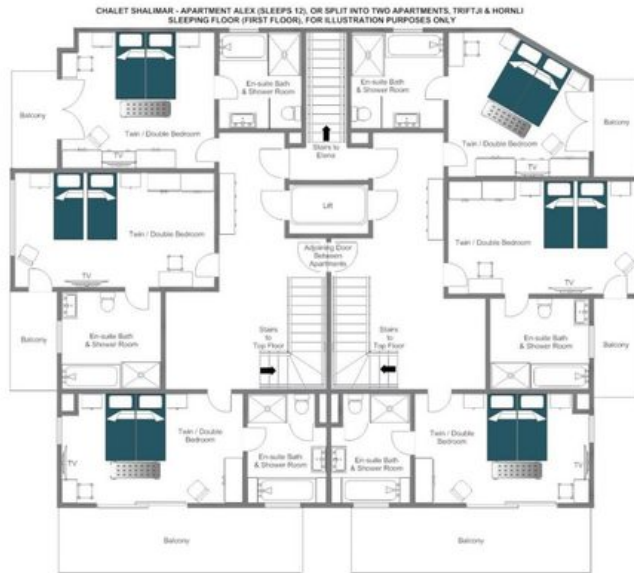

♦ Shared access to hammam

♦ Shared access to massage treatment room ♦ South facing balconies

♦ Shared access to pool

♦ Shared access to sauna

♦ Spa

♦ Tv room

THE RESIDENCE

Alex

Occupying the top two floors of a distinguished residence in Zermatt, Apartment Alex is a singular penthouse duplex of 480 square metres, conceived for discerning groups of up to twelve. Six generously proportioned twin and double bedrooms, each appointed with an en-suite bathroom featuring both a separate bath and a power shower, are arranged across the principal sleeping floor, every room opening onto its own private balcony. The two master bedrooms command wholly uninterrupted views of the iconic Matterhorn, a prospect that renders each morning quite unforgettable.

Residents of Apartment Alex enjoy shared access to the spa facilities on the lower ground floor, encompassing an indoor swimming pool, sauna, hammam and massage room. The Klein Matterhorn lift station lies a short electric taxi ride away, or a leisurely ten-minute walk, while the vibrant heart of Zermatt is a scenic fifteen-minute stroll or a brief ride by electric taxi. Apartment Alex is available on an accommodation-only, self-catered, bed and breakfast or fully catered basis, with prices from CHF 9,850.

FLOORPLANS

LIVING FLOOR (TOP FLOOR)

FLOORPLANS

LIVING FLOOR

ALEX
— ◆ —
ZERMATT