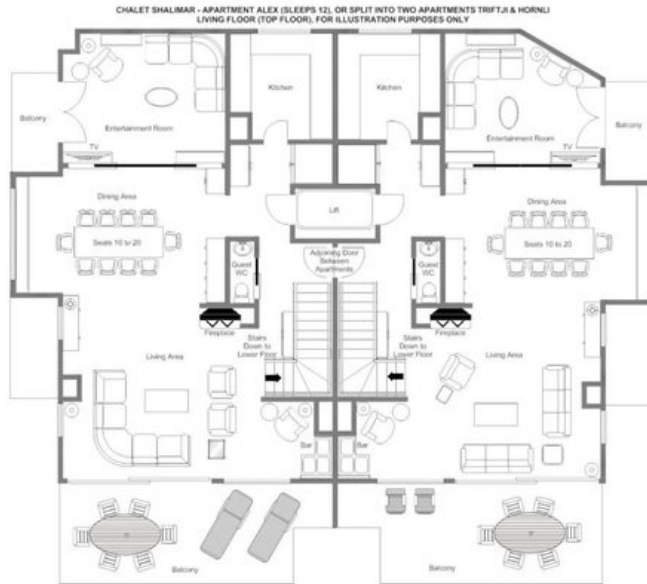

♦ Shared access to hammam

♦ Shared access to massage treatment room ♦ South facing balconies

♦ Shared access to pool

♦ Shared access to sauna

♦ Spa

♦ Tv room

THE RESIDENCE

Alex

Occupying the top two floors of a distinguished residence in Zermatt, Apartment Alex is a singular penthouse duplex of 480 square metres, conceived for discerning groups of up to twelve. Six generously proportioned twin and double bedrooms, each appointed with an en-suite bathroom featuring both a separate bath and a power shower, are arranged across the principal sleeping floor, every room opening onto its own private balcony. The two master bedrooms command wholly uninterrupted views of the iconic Matterhorn, a prospect that renders each morning quite unforgettable.

Residents of Apartment Alex enjoy shared access to the spa facilities on the lower ground floor, encompassing an indoor swimming pool, sauna, hammam and massage room. The Klein Matterhorn lift station lies a short electric taxi ride away, or a leisurely ten-minute walk, while the vibrant heart of Zermatt is a scenic fifteen-minute stroll or a brief ride by electric taxi. Apartment Alex is available on an accommodation-only, self-catered, bed and breakfast or fully catered basis, with prices from CHF 9,850.

FLOORPLANS

LIVING FLOOR (TOP FLOOR)

FLOORPLANS

LIVING FLOOR

ALEX
— ◆ —
ZERMATT