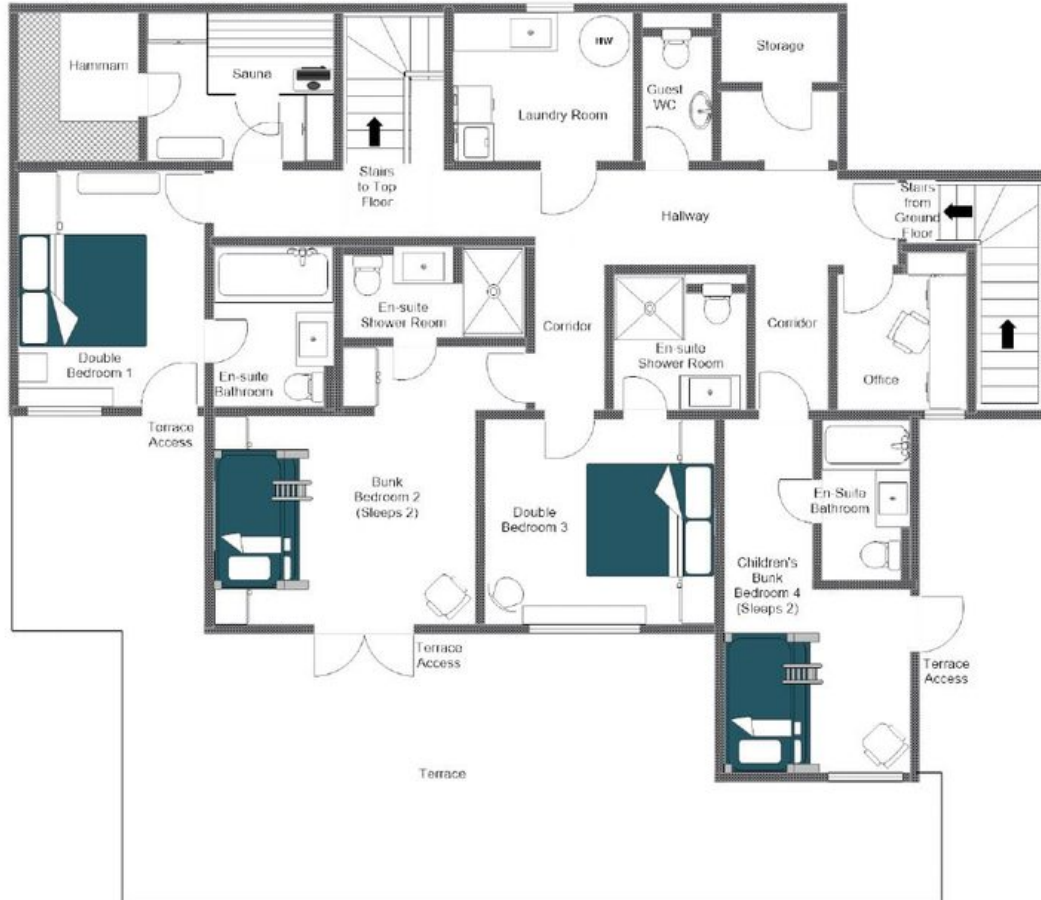

♦ 6 bathrooms

♦ Hammam/steam room

♦ Outdoor hot tub

♦ South facing terrace

♦ Tv/playroom

♦ Cable tv

♦ Hi-fi/cd player/mp3 player

♦ Wifi

The first floor is devoted entirely to rest and restoration. Four bedrooms, including two en-suite doubles and a children's bunk room with its own bathroom, open directly onto the terrace, and the dedicated wellness area features a sauna, a hammam and a striking sunken cedar wood outdoor hot tub whose elevated aspect affords what can only be described as exceptional views across the mountains. Aching muscles are soothed, and the outside world retreats entirely.

The top floor serves as the social heart of the chalet, where a generously proportioned open-plan living and dining area gathers around a grand stone fireplace. Plump sofas and a thoughtfully curated collection of eclectic furniture create a space of both elegance and extreme comfort, while large French windows open onto a spacious terrace overlooking the Petit Combin. The kitchen, finished to the highest specification and complemented by a generous bar area, is set discreetly apart from the main living spaces to allow privacy when entertaining, and the dining table seats ten with ease. The master bedroom completes this level, enjoying direct access to the terrace, the outdoor hot tub and serene views across the snow-covered hillside beyond.

FLOORPLANS

FLOORPLANS

FIRST FLOOR

CHALET BIBI, FIRST FLOOR
FOR ILLUSTRATION PURPOSES ONLY

FLOORPLANS

GROUND FLOOR

CHALET BIBI

VERBIER