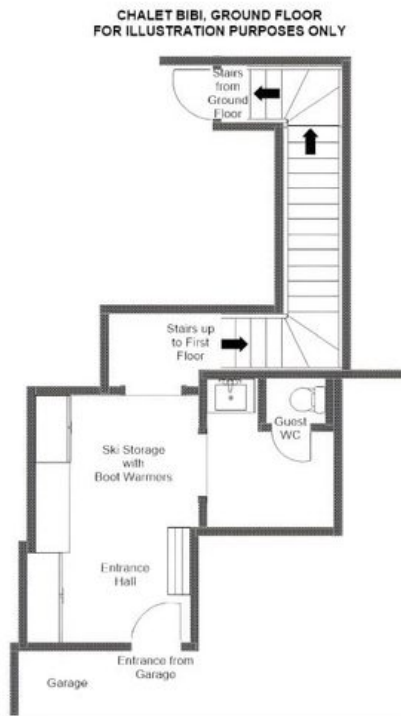

The first floor is devoted entirely to rest and restoration. Four bedrooms, including two en-suite doubles and a children's bunk room with its own bathroom, open directly onto the terrace, and the dedicated wellness area features a sauna, a hammam and a striking sunken cedar wood outdoor hot tub whose elevated aspect affords what can only be described as exceptional views across the mountains. Aching muscles are soothed, and the outside world retreats entirely.

The top floor serves as the social heart of the chalet, where a generously proportioned open-plan living and dining area gathers around a grand stone fireplace. Plump sofas and a thoughtfully curated collection of eclectic furniture create a space of both elegance and extreme comfort, while large French windows open onto a spacious terrace overlooking the Petit Combin. The kitchen, finished to the highest specification and complemented by a generous bar area, is set discreetly apart from the main living spaces to allow privacy when entertaining, and the dining table seats ten with ease. The master bedroom completes this level, enjoying direct access to the terrace, the outdoor hot tub and serene views across the snow-covered hillside beyond.

FLOORPLANS

FLOORPLANS

FIRST FLOOR

CHALET BIBI, FIRST FLOOR
FOR ILLUSTRATION PURPOSES ONLY

FLOORPLANS

GROUND FLOOR

CHALET BIBI

VERBIER