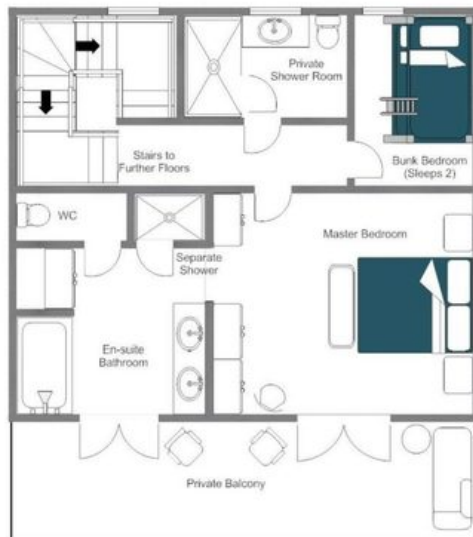

The principal living floor is given entirely to an open-plan sitting room, dining area and kitchen, where a large open fireplace and generous sofas invite unhurried evenings together. Floor-to-ceiling French windows draw the eye directly to the snow-covered peaks and open fully onto a spacious balcony, seamlessly connecting the warm interior with the spectacular alpine landscape beyond. The master bedroom on the top floor enjoys its own private balcony and seating area, accompanied by a stylish en-suite bathroom with separate shower, whilst a dedicated children's bunk room and private shower room sit alongside it. On the ground floor, two further double bedrooms each benefit from floor-to-ceiling windows opening onto the terrace and garden, sharing a well-appointed bathroom with shower.

For post-slope restoration, the ground floor also houses a spacious television room and a wonderful hammam, its pretty window perfectly framing the mountain panorama. A chic ski and boot room, complete with heated boot warmers and its own external entrance, ensures effortless arrivals and departures, whilst generous equipment storage and one outdoor parking space attend to every practical consideration. Daily housekeeping, premium bathroom amenities, finest-quality linen and a dedicated concierge service complete this exceptional offering, with private chefs, transfers and a wealth of bespoke additional services available upon request.

FLOORPLANS

TOP FLOOR

CHALET ALINE TOP FLOOR - FOR ILLUSTRATION PURPOSES ONLY

FLOORPLANS

ENTRANCE LEVEL

FLOORPLANS

GROUND FLOOR

CHALET ALINE