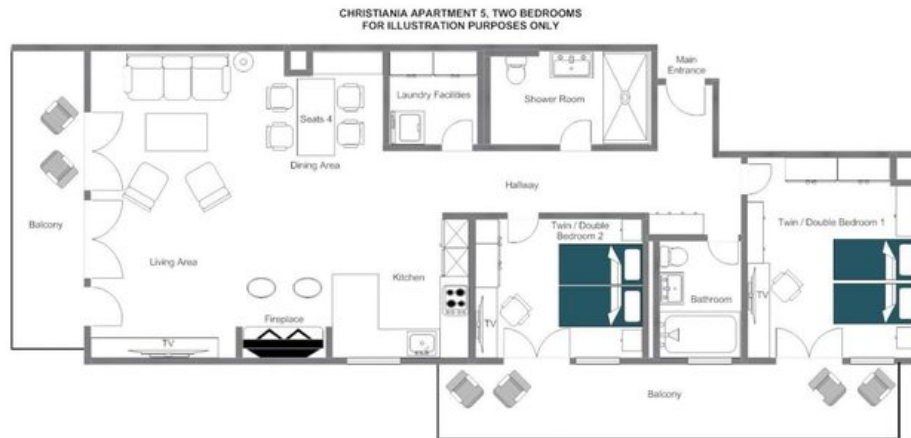

FLOORPLANS

FIRST FLOOR