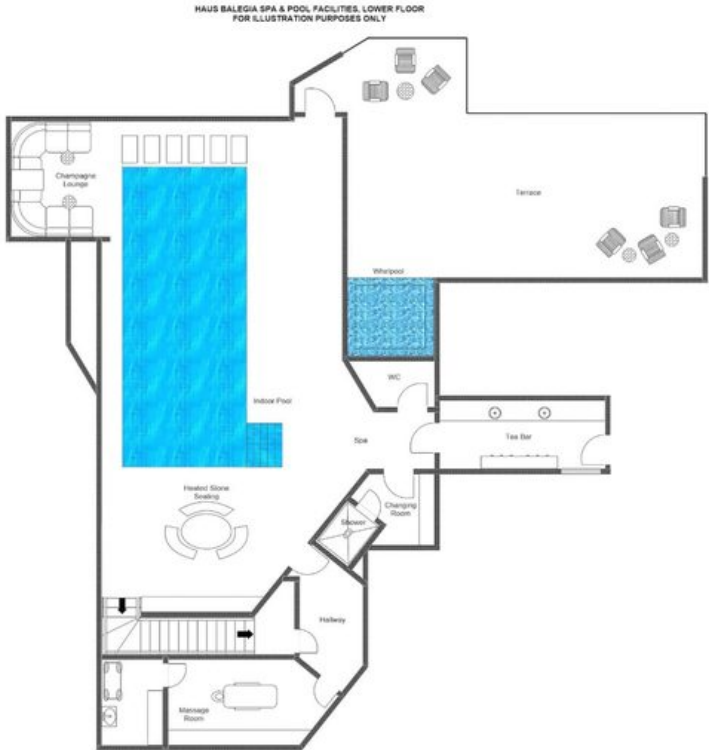

## Balegia Apartment 3

Positioned within the exclusive Balegia Residence, this refined 220-square-metre apartment offers an effortless gateway to the celebrated slopes of Lech, Austria. The Schlosskopf ski lift is a mere one-minute walk from the door, while the vibrant centre of Lech lies only a short stroll away, placing guests at the very heart of one of the Alps' most coveted destinations. Accommodation is arranged across four individually designed double bedrooms, each conceived in harmony with the alpine environment through a considered layering of colour, lighting and natural materials. The master bedroom is distinguished by a private dressing room, an elegant en-suite bath and shower room, a personal sauna and a private balcony commanding captivating views across Lech and the surrounding peaks. The three further double bedrooms, each with its own en-suite bathroom and configurable as twins or doubles, share the same meticulous attention to comfort and finish.

Guests enjoy exclusive access to the Balegia Residence's newly added, state-of-the-art spa, a remarkable amenity spread across two floors. The ground floor presents an indoor swimming pool flowing from a stunning terrace, accompanied by a champagne lounge, a massage room, a tea bar, a hot stone bed and a covered outdoor hot tub. On the floor above, a heated terrace with sunbeds, an indoor sauna, a tranquil relaxation area and a fully equipped gym and yoga studio, including a Peloton bike, complete an offering of exceptional breadth. Shared with only two further apartments within the same residence, this spa ensures an intimacy and exclusivity entirely befitting the Alpine Collection experience.

FLOORPLANS

FIRST FLOOR

FLOORPLANS

SHARED SPA (FIRST FLOOR)

FLOORPLANS

SHARED SPA (GROUND FLOOR)

BALEGIA APARTMENT 3

LECH