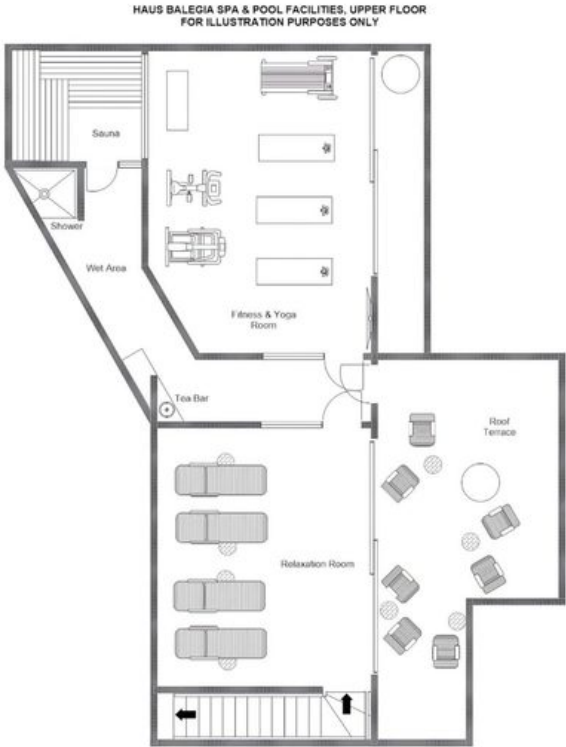

## Balegia Apartment 3

Positioned within the exclusive Balegia Residence, this refined 220-square-metre apartment offers an effortless gateway to the celebrated slopes of Lech, Austria. The Schlosskopf ski lift is a mere one-minute walk from the door, while the vibrant centre of Lech lies only a short stroll away, placing guests at the very heart of one of the Alps' most coveted destinations. Accommodation is arranged across four individually designed double bedrooms, each conceived in harmony with the alpine environment through a considered layering of colour, lighting and natural materials. The master bedroom is distinguished by a private dressing room, an elegant en-suite bath and shower room, a personal sauna and a private balcony commanding captivating views across Lech and the surrounding peaks. The three further double bedrooms, each with its own en-suite bathroom and configurable as twins or doubles, share the same meticulous attention to comfort and finish.

Guests enjoy exclusive access to the Balegia Residence's newly added, state-of-the-art spa, a remarkable amenity spread across two floors. The ground floor presents an indoor swimming pool flowing from a stunning terrace, accompanied by a champagne lounge, a massage room, a tea bar, a hot stone bed and a covered outdoor hot tub. On the floor above, a heated terrace with sunbeds, an indoor sauna, a tranquil relaxation area and a fully equipped gym and yoga studio, including a Peloton bike, complete an offering of exceptional breadth. Shared with only two further apartments within the same residence, this spa ensures an intimacy and exclusivity entirely befitting the Alpine Collection experience.

FLOORPLANS

FIRST FLOOR

FLOORPLANS

SHARED SPA (FIRST FLOOR)

FLOORPLANS

SHARED SPA (GROUND FLOOR)

BALEGIA APARTMENT 3

LECH