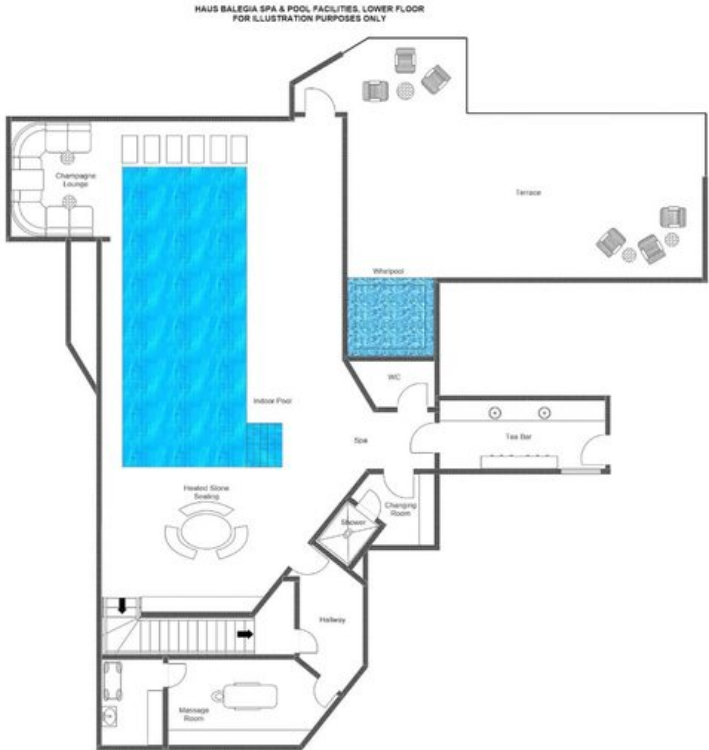

## Balegia Apartment 4

Balegia Apartment 4 occupies the second floor of the Balegia Residence, a handsome building set just minutes from the centre of Lech and its ski lifts, offering effortless access to some of Austria's most extensive skiing. Spanning 223 square metres across a single, thoughtfully arranged floor, the apartment accommodates up to eight guests across four spacious bedrooms, each appointed with its own en-suite bath or shower room. Contemporary furnishings, soft lighting and warm natural woods create an atmosphere of refined comfort, whilst state-of-the-art technology and intelligent spatial planning ensure the apartment functions as a seamlessly luxurious mountain retreat.

Guests of Balegia Apartment 4 enjoy access to the Balegia Residence's newly added spa, spread across two floors and offering an indoor swimming pool with a champagne lounge, a massage room, a tea bar, a hot stone bed, a covered outdoor hot tub, a heated terrace with sunbeds, an indoor sauna, a relaxation area, and a gym and yoga studio equipped with modern fitness machines including a Peloton bike. A shared ski room with heated boot warmers completes this exceptional alpine address.

FLOORPLANS

SECOND FLOOR

FLOORPLANS

SHARED SPA (FIRST FLOOR)

FLOORPLANS

SHARED SPA (GROUND FLOOR)

BALEGIA APARTMENT 4

LECH