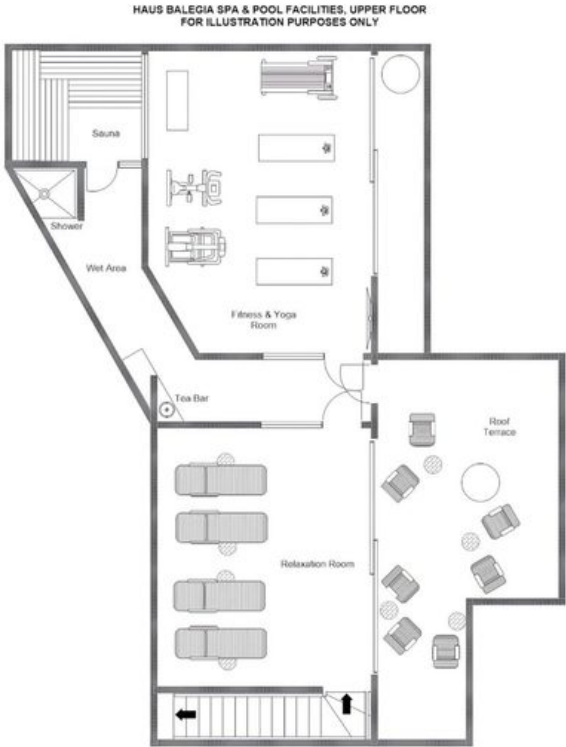

## Balegia Apartment 4

Balegia Apartment 4 occupies the second floor of the Balegia Residence, a handsome building set just minutes from the centre of Lech and its ski lifts, offering effortless access to some of Austria's most extensive skiing. Spanning 223 square metres across a single, thoughtfully arranged floor, the apartment accommodates up to eight guests across four spacious bedrooms, each appointed with its own en-suite bath or shower room. Contemporary furnishings, soft lighting and warm natural woods create an atmosphere of refined comfort, whilst state-of-the-art technology and intelligent spatial planning ensure the apartment functions as a seamlessly luxurious mountain retreat.

Guests of Balegia Apartment 4 enjoy access to the Balegia Residence's newly added spa, spread across two floors and offering an indoor swimming pool with a champagne lounge, a massage room, a tea bar, a hot stone bed, a covered outdoor hot tub, a heated terrace with sunbeds, an indoor sauna, a relaxation area, and a gym and yoga studio equipped with modern fitness machines including a Peloton bike. A shared ski room with heated boot warmers completes this exceptional alpine address.

FLOORPLANS

SECOND FLOOR

FLOORPLANS

SHARED SPA (FIRST FLOOR)

FLOORPLANS

SHARED SPA (GROUND FLOOR)

BALEGIA APARTMENT 4

LECH