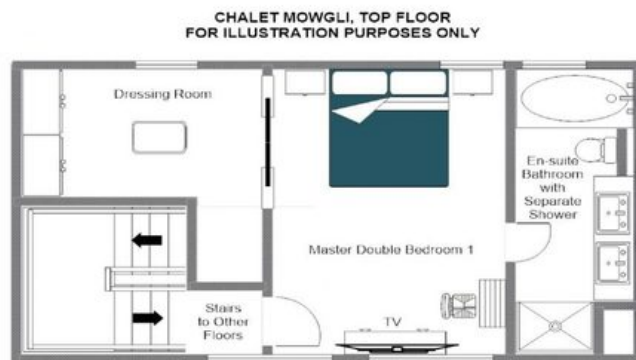

FLOORPLANS

TOP FLOOR