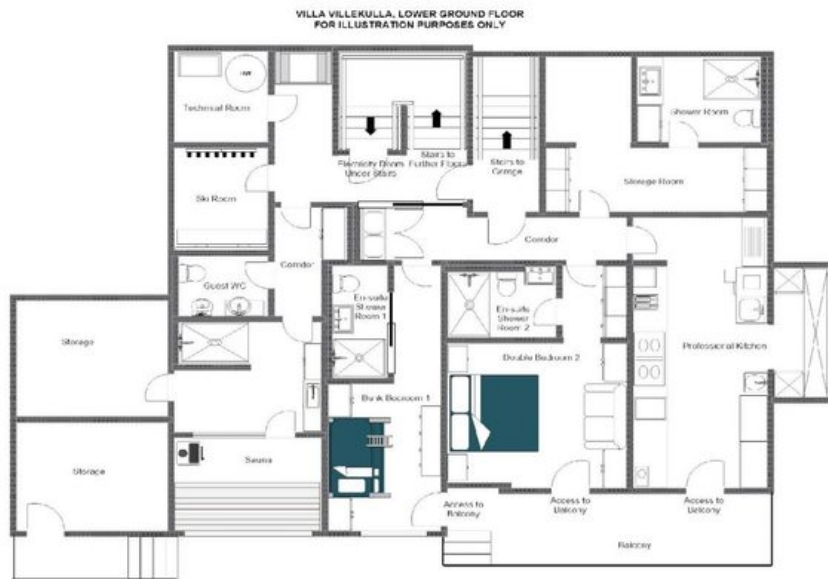

THE RESIDENCE

Villa Villekulla

Poised in one of Austria's most celebrated alpine resorts, Villa Villekulla is a contemporary ski-in chalet of exceptional refinement, extending across 340 square metres and accommodating twelve guests across six beautifully appointed bedrooms. Advanced skiers may ski directly to within 150 metres of the chalet, whilst the main piste into St Anton, lined with the resort's most cherished restaurants and bars, is only a few minutes away. This is a property that balances the thrill of world-class skiing with the deep comfort and quiet elegance one expects at altitude.

The sleeping accommodation is arranged across two lower floors, with the principal sleeping level offering a master suite of generous proportions, complete with a spacious en-suite bathroom and a south-facing terrace upon which two private warm baths invite quiet restoration after a day on the mountain. Three further bedrooms on this level, two of which share a shower room and a separate WC, and one of which enjoys its own balcony with open views of the alpine peaks, complete the floor. On the ground level, a further double or twin bedroom and a bunk room for two each benefit from their own en-suite shower rooms, accompanied by a professional kitchen, a dedicated ski room with boot warmers, a sauna and a guest WC.

FLOORPLANS

TOP FLOOR

FLOORPLANS

GROUND FLOOR

FLOORPLANS

LOWER GROUND FLOOR

VILLA VILLEKULLA

ST ANTON