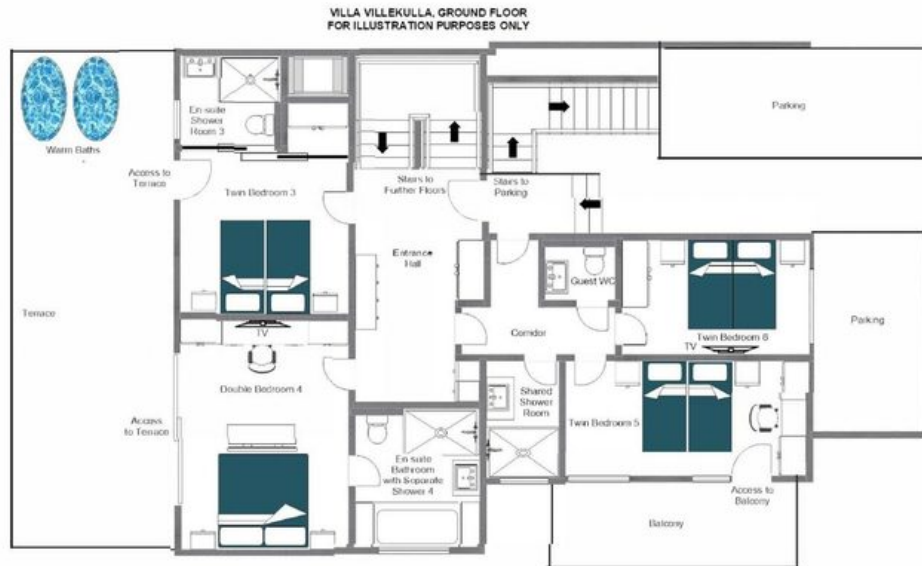

The uppermost floor is devoted entirely to social living, where an open-plan kitchen, dining and sitting room unfolds beneath floor-to-ceiling windows that flood the space with natural light throughout the day. Rich textured fabrics and soothing neutral tones lend the interiors a quietly luxurious character, whilst a contemporary open wood-burning fireplace brings warmth and atmosphere as evening descends. A large dining table seats all twelve guests, and French windows give onto a south-facing balcony, whilst doors on the opposing side open to an extensive terrace that catches the morning sun, furnished with considered outdoor pieces that invite lingering over coffee and the anticipation of the slopes ahead.

The sleeping accommodation is arranged across two lower floors, with the principal sleeping level offering a master suite of generous proportions, complete with a spacious en-suite bathroom and a south-facing terrace upon which two private warm baths invite quiet restoration after a day on the mountain. Three further bedrooms on this level, two of which share a shower room and a separate WC, and one of which enjoys its own balcony with open views of the alpine peaks, complete the floor. On the ground level, a further double or twin bedroom and a bunk room for two each benefit from their own en-suite shower rooms, accompanied by a professional kitchen, a dedicated ski room with boot warmers, a sauna and a guest WC.

FLOORPLANS

TOP FLOOR

FLOORPLANS

GROUND FLOOR

FLOORPLANS

LOWER GROUND FLOOR

VILLA VILLEKULLA

ST ANTON