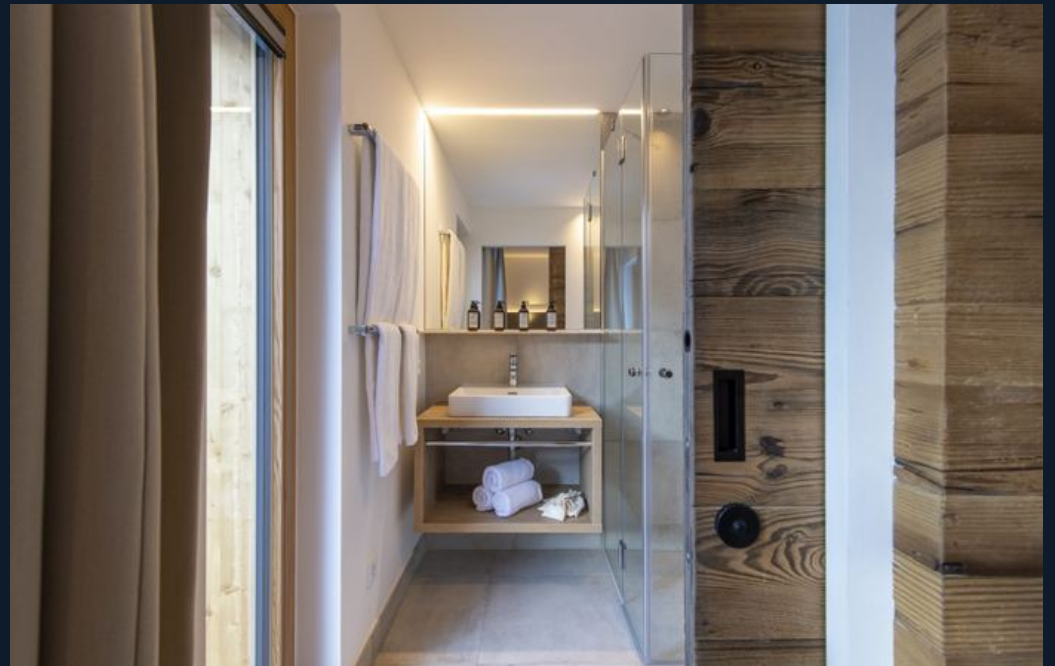

♦ 6 bathrooms

♦ Hot bath

♦ Sauna

♦ Spa

♦ Smart tv

♦ Wifi

♦ Cot/high chair available

♦ Heated boot warmers

THE RESIDENCE

Villa Villekulla

Poised in one of Austria's most celebrated alpine resorts, Villa Villekulla is a contemporary ski-in chalet of exceptional refinement, extending across 340 square metres and accommodating twelve guests across six beautifully appointed bedrooms. Advanced skiers may ski directly to within 150 metres of the chalet, whilst the main piste into St Anton, lined with the resort's most cherished restaurants and bars, is only a few minutes away. This is a property that balances the thrill of world-class skiing with the deep comfort and quiet elegance one expects at altitude.

The sleeping accommodation is arranged across two lower floors, with the principal sleeping level offering a master suite of generous proportions, complete with a spacious en-suite bathroom and a south-facing terrace upon which two private warm baths invite quiet restoration after a day on the mountain. Three further bedrooms on this level, two of which share a shower room and a separate WC, and one of which enjoys its own balcony with open views of the alpine peaks, complete the floor. On the ground level, a further double or twin bedroom and a bunk room for two each benefit from their own en-suite shower rooms, accompanied by a professional kitchen, a dedicated ski room with boot warmers, a sauna and a guest WC.