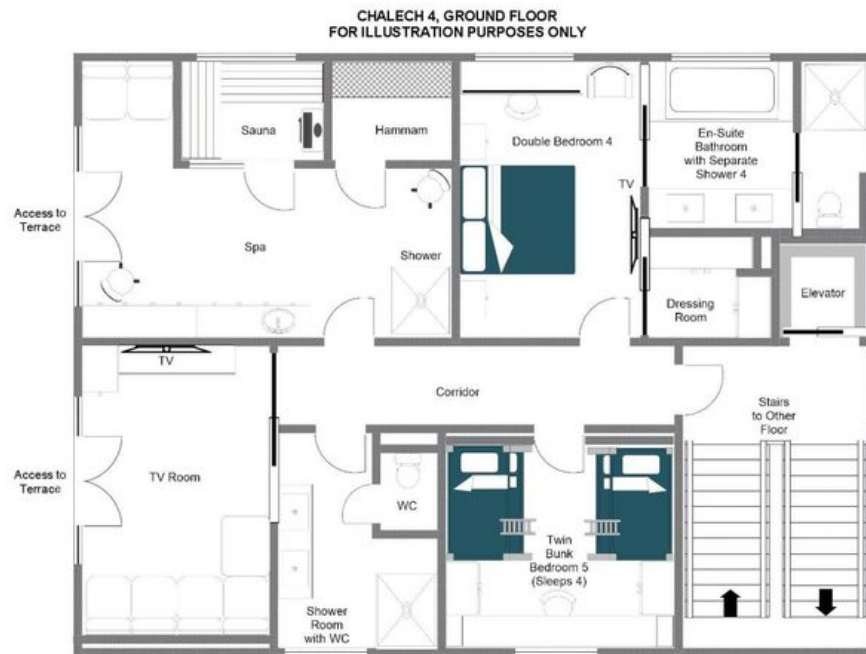

The uppermost floor is given over to a spectacular open-plan living, dining and kitchen space, where clean architectural lines and rich textiles strike a compelling balance between contemporary precision and alpine warmth. A luxurious green velvet sofa anchors the sitting room, which opens onto a terrace and gazes through floor-to-ceiling windows across the illuminated village rooftops to a dramatic mountain panorama beyond. A wood-burning stove completes the scene. The master suite on this level is a genuinely indulgent retreat, featuring a freestanding bath, a generous shower and his-and-hers sinks. The middle floor presents three further en-suite double bedrooms, each with its own design character, two of which share access to a private balcony. The lower level accommodates a further double en-suite bedroom alongside a quad bunk room, and is also home to a dedicated media room with a large-screen television and an L-shaped sofa, ideal for younger guests.

The wellness offering at Chalech 4 is exceptional. A private spa area on the lower floor houses both a sauna and a hammam alongside a dedicated relaxation zone, while residents also enjoy shared access to the building's indoor swimming pool, tepidarium and gym. A shared ski room with private lockers provides a thoroughly practical counterpoint to these considerable luxuries, ensuring every aspect of the alpine experience is catered for with equal care.

FLOORPLANS

FLOORPLANS

FIRST FLOOR

FLOORPLANS

TOP FLOOR

CHALECH 4

LECH