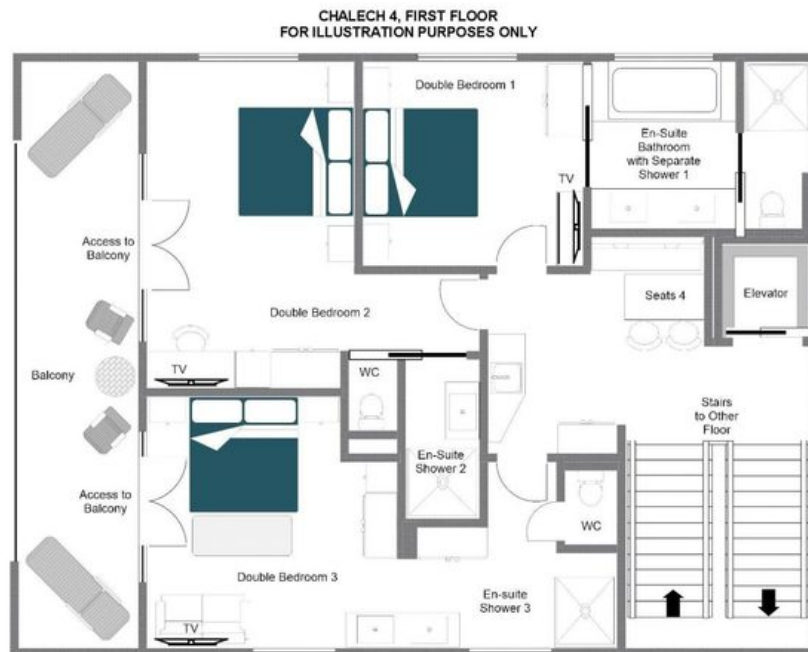

The uppermost floor is given over to a spectacular open-plan living, dining and kitchen space, where clean architectural lines and rich textiles strike a compelling balance between contemporary precision and alpine warmth. A luxurious green velvet sofa anchors the sitting room, which opens onto a terrace and gazes through floor-to-ceiling windows across the illuminated village rooftops to a dramatic mountain panorama beyond. A wood-burning stove completes the scene. The master suite on this level is a genuinely indulgent retreat, featuring a freestanding bath, a generous shower and his-and-hers sinks. The middle floor presents three further en-suite double bedrooms, each with its own design character, two of which share access to a private balcony. The lower level accommodates a further double en-suite bedroom alongside a quad bunk room, and is also home to a dedicated media room with a large-screen television and an L-shaped sofa, ideal for younger guests.

The wellness offering at Chalech 4 is exceptional. A private spa area on the lower floor houses both a sauna and a hammam alongside a dedicated relaxation zone, while residents also enjoy shared access to the building's indoor swimming pool, tepidarium and gym. A shared ski room with private lockers provides a thoroughly practical counterpoint to these considerable luxuries, ensuring every aspect of the alpine experience is catered for with equal care.

FLOORPLANS

FLOORPLANS

FIRST FLOOR

FLOORPLANS

TOP FLOOR

CHALECH 4

LECH