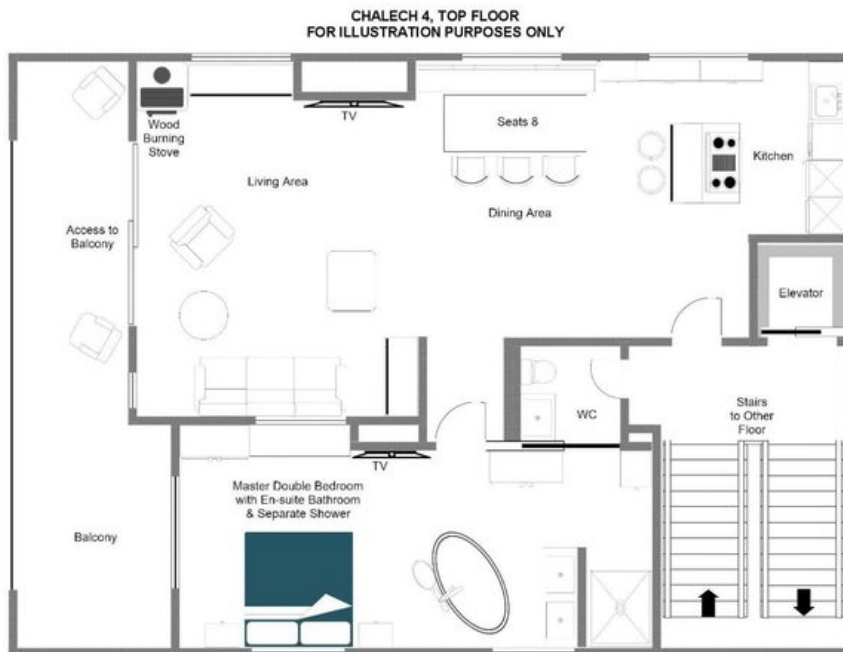

The uppermost floor is given over to a spectacular open-plan living, dining and kitchen space, where clean architectural lines and rich textiles strike a compelling balance between contemporary precision and alpine warmth. A luxurious green velvet sofa anchors the sitting room, which opens onto a terrace and gazes through floor-to-ceiling windows across the illuminated village rooftops to a dramatic mountain panorama beyond. A wood-burning stove completes the scene. The master suite on this level is a genuinely indulgent retreat, featuring a freestanding bath, a generous shower and his-and-hers sinks. The middle floor presents three further en-suite double bedrooms, each with its own design character, two of which share access to a private balcony. The lower level accommodates a further double en-suite bedroom alongside a quad bunk room, and is also home to a dedicated media room with a large-screen television and an L-shaped sofa, ideal for younger guests.

The wellness offering at Chalech 4 is exceptional. A private spa area on the lower floor houses both a sauna and a hammam alongside a dedicated relaxation zone, while residents also enjoy shared access to the building's indoor swimming pool, tepidarium and gym. A shared ski room with private lockers provides a thoroughly practical counterpoint to these considerable luxuries, ensuring every aspect of the alpine experience is catered for with equal care.

FLOORPLANS

FLOORPLANS

FIRST FLOOR

FLOORPLANS

TOP FLOOR

CHALECH 4

LECH