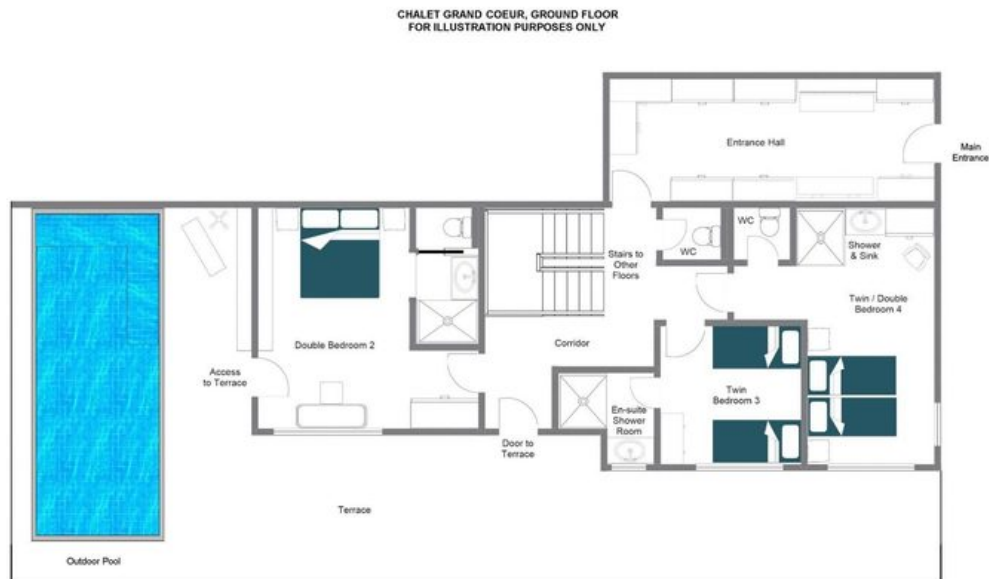

The principal living space occupies the top floor in a beautifully conceived open-plan arrangement beneath a double-height vaulted ceiling, where exposed timber lends an authentically Alpine warmth to the interior. A dining table for eight, dressed with Scandinavian wishbone chairs and lit by layered pendant lampshades, faces a plush seating area gathered around a rustic stone fireplace, whilst a breakfast bar with stools marks the transition to a sleek, fully appointed modern kitchen. A mezzanine above provides a quiet reading retreat, and large sliding glass doors open onto a sun-drenched terrace with uninterrupted Alpine views. The master suite on this floor offers a bathtub framed by mountain-facing windows, a separate shower and a shared balcony, finished throughout in cool neutral tones and natural wood.

The sleeping floor below houses a further double bedroom with its own en-suite shower room and direct terrace access, a twin and a twin and double bedroom, each with en-suite facilities. Beyond the terrace, the heated outdoor swimming pool, partially sheltered yet open to the elements, offers an otherworldly experience as steam rises into the crisp Alpine air amid a surround of mature trees, ensuring complete privacy. A generous ski room with ample storage completes this floor, and Chalet Grand Coeur is accessed via a dedicated path and steps, with direct vehicle access to the chalet not available.

FLOORPLANS

TOP FLOOR

CHALET GRAND COEUR, FIRST FLOOR
FOR ILLUSTRATION PURPOSES ONLY

FLOORPLANS

GROUND FLOOR

CHALET GRAND COEUR
— ◆ —
VERBIER