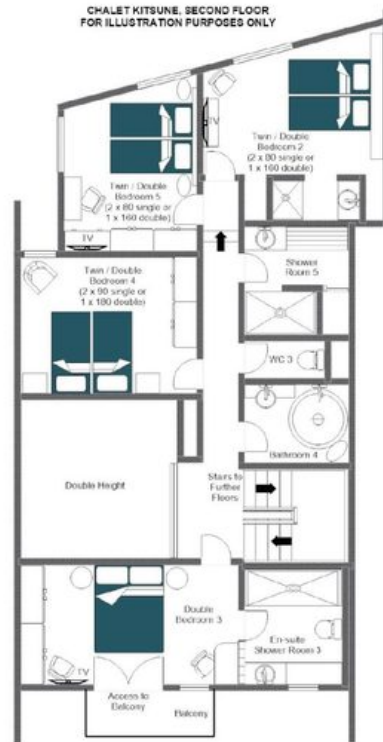

FLOORPLANS

TOP FLOOR