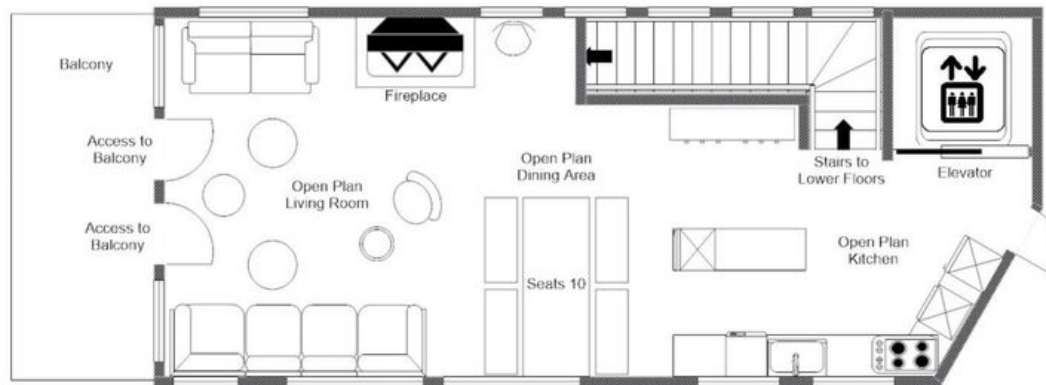

♦ 5 bathrooms

♦ Balcony

♦ Gym

♦ Hammam/steam room

♦ Indoor hot tub

♦ Indoor pool

♦ Massage treatment room

♦ Relaxation space

The five bedrooms are distributed thoughtfully across three floors, each appointed with en-suite facilities, and include a principal double suite on the third floor as well as a dedicated quad bunk room on the first floor. The second floor is given entirely to wellbeing, housing an indoor swimming pool, indoor hot tub, sauna, hammam and a private massage room, forming a comprehensive spa retreat rarely encountered in a private Alpine residence. A fully equipped gymnasium, a cinema room with a bar, a snug television room and a dedicated office complete the picture, ensuring that every waking hour, from first morning stretch to late-evening film, is catered for with equal refinement.

A practical ground floor boot room, a shared garage with parking for one car and an additional outdoor parking space ensure effortless transitions between the mountain and the warmth within. Chalet 1855 is available across a range of service levels, from self-catered to fully catered, each underpinned by daily housekeeping, a dedicated concierge and a suite of in-chalet services, allowing guests to tailor their stay with complete precision.

FLOORPLANS

CHALET 1855, FLOOR 5, LIVING FLOOR  
FOR ILLUSTRATION PURPOSES ONLY

FLOORPLANS

FOURTH FLOOR

CHALET 1855, FLOOR 4, SLEEPING FLOOR  
FOR ILLUSTRATION PURPOSES ONLY

FLOORPLANS

THIRD FLOOR

CHALET 1855, FLOOR 3, SPA FLOOR  
FOR ILLUSTRATION PURPOSES ONLY