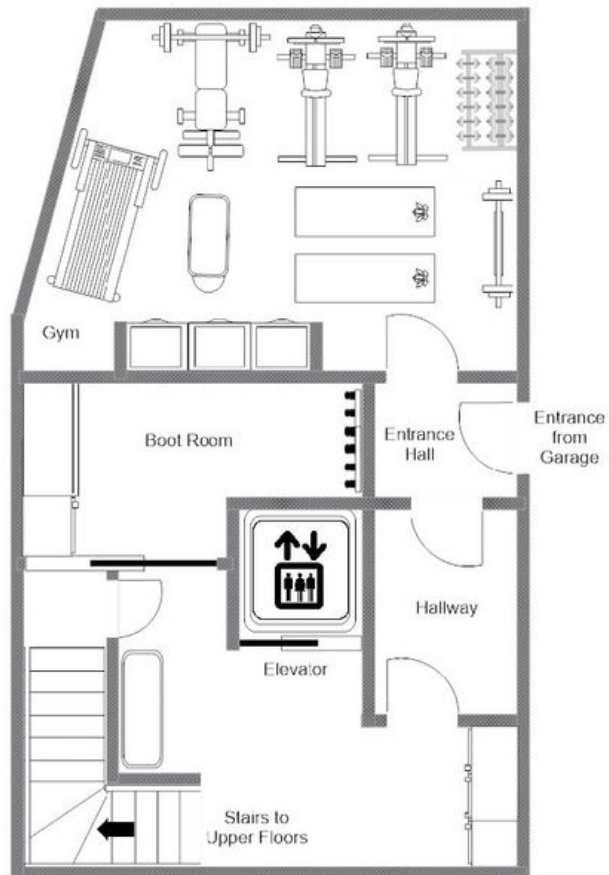

The five bedrooms are distributed thoughtfully across three floors, each appointed with en-suite facilities, and include a principal double suite on the third floor as well as a dedicated quad bunk room on the first floor. The second floor is given entirely to wellbeing, housing an indoor swimming pool, indoor hot tub, sauna, hammam and a private massage room, forming a comprehensive spa retreat rarely encountered in a private Alpine residence. A fully equipped gymnasium, a cinema room with a bar, a snug television room and a dedicated office complete the picture, ensuring that every waking hour, from first morning stretch to late-evening film, is catered for with equal refinement.

FLOORPLANS

CHALET 1855, FLOOR 5, LIVING FLOOR  
FOR ILLUSTRATION PURPOSES ONLY

FLOORPLANS

FOURTH FLOOR

CHALET 1855, FLOOR 4, SLEEPING FLOOR  
FOR ILLUSTRATION PURPOSES ONLY

FLOORPLANS

THIRD FLOOR

CHALET 1855, FLOOR 3, SPA FLOOR  
FOR ILLUSTRATION PURPOSES ONLY

FLOORPLANS

SECOND FLOOR

CHALET 1855, FLOOR 2, CHILDREN'S FLOOR  
FOR ILLUSTRATION PURPOSES ONLY

## FLOORPLANS

CHALET 1855, FLOOR 1, BOOT ROOM FLOOR  
FOR ILLUSTRATION PURPOSES ONLY