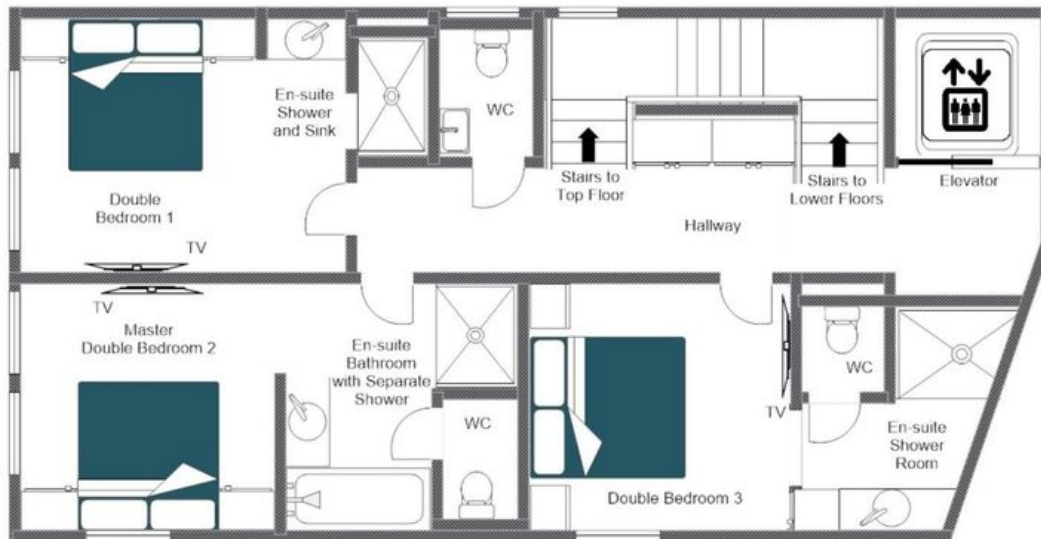

♦ 5 bathrooms

♦ Balcony

♦ Gym

♦ Hammam/steam room

♦ Indoor hot tub

♦ Indoor pool

♦ Massage treatment room

♦ Relaxation space

The five bedrooms are distributed thoughtfully across three floors, each appointed with en-suite facilities, and include a principal double suite on the third floor as well as a dedicated quad bunk room on the first floor. The second floor is given entirely to wellbeing, housing an indoor swimming pool, indoor hot tub, sauna, hammam and a private massage room, forming a comprehensive spa retreat rarely encountered in a private Alpine residence. A fully equipped gymnasium, a cinema room with a bar, a snug television room and a dedicated office complete the picture, ensuring that every waking hour, from first morning stretch to late-evening film, is catered for with equal refinement.

FLOORPLANS

CHALET 1855, FLOOR 5, LIVING FLOOR  
FOR ILLUSTRATION PURPOSES ONLY

FLOORPLANS

FOURTH FLOOR

CHALET 1855, FLOOR 4, SLEEPING FLOOR  
FOR ILLUSTRATION PURPOSES ONLY

FLOORPLANS

THIRD FLOOR

CHALET 1855, FLOOR 3, SPA FLOOR  
FOR ILLUSTRATION PURPOSES ONLY

FLOORPLANS

SECOND FLOOR

CHALET 1855, FLOOR 2, CHILDREN'S FLOOR  
FOR ILLUSTRATION PURPOSES ONLY