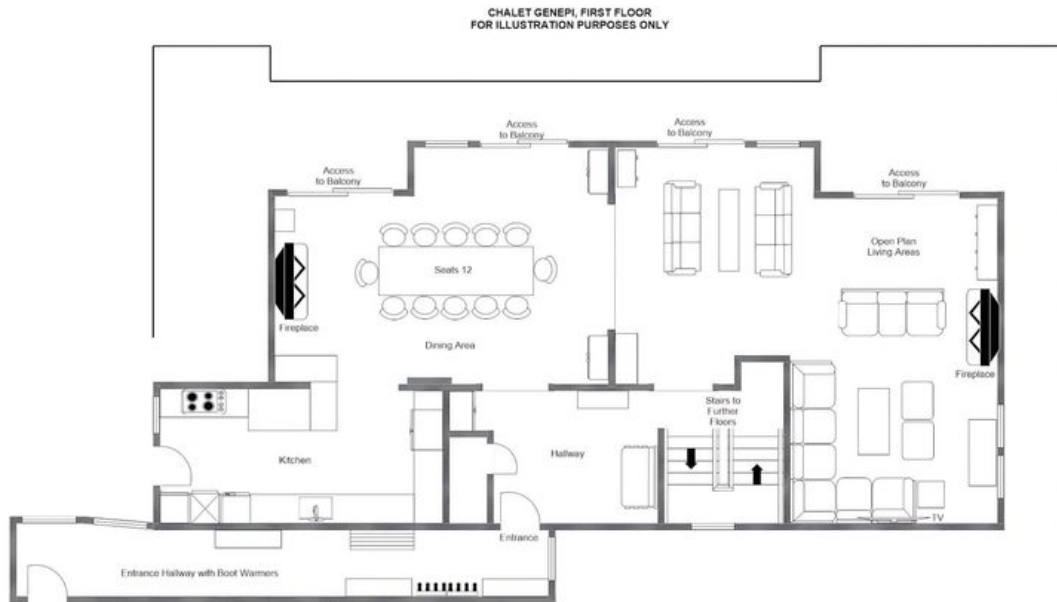

♦ 7 bathrooms

♦ Outdoor hot tub

♦ Sauna

♦ South facing balconies

♦ Bar

♦ Table tennis table

♦ Integrated sound system

♦ Wifi

The seven bedrooms are thoughtfully distributed across the chalet, each with its own en-suite facilities. Four generously proportioned rooms on the ground floor include one with a bath as well as a shower, while two open directly onto a large shared balcony. The second floor is crowned by a master bedroom complete with twin sinks, an en-suite shower room, a study area and its own balcony access, accompanied by two further twin and double rooms with en-suite bathrooms. A dedicated spa area on the ground floor, featuring an outdoor hot tub and sauna, provides the perfect setting for evening relaxation after a day on the slopes.

The first floor draws the chalet to life with a luminous open living and dining area centred on a grand wood-burning fireplace, its plush sofas and snug seating inviting lingering afternoons over tea or convivial evenings by the fire. French doors open the entire space onto a wrap-around balcony, ideal for morning coffee or stargazing at dusk, while a large oak dining table seating twelve and a second fireplace bring warmth and elegance to every meal. A well-equipped kitchen, a ski room with boot dryers and private parking complete the facilities, ensuring that every practical consideration is met with the same quiet refinement that defines the chalet throughout.

FLOORPLANS

GROUND FLOOR

CHALET GENEPI, GROUND FLOOR
FOR ILLUSTRATION PURPOSES ONLY

FLOORPLANS

FIRST FLOOR

FLOORPLANS

SECOND FLOOR

CHALET GENEPI, SECOND FLOOR
FOR ILLUSTRATION PURPOSES ONLY