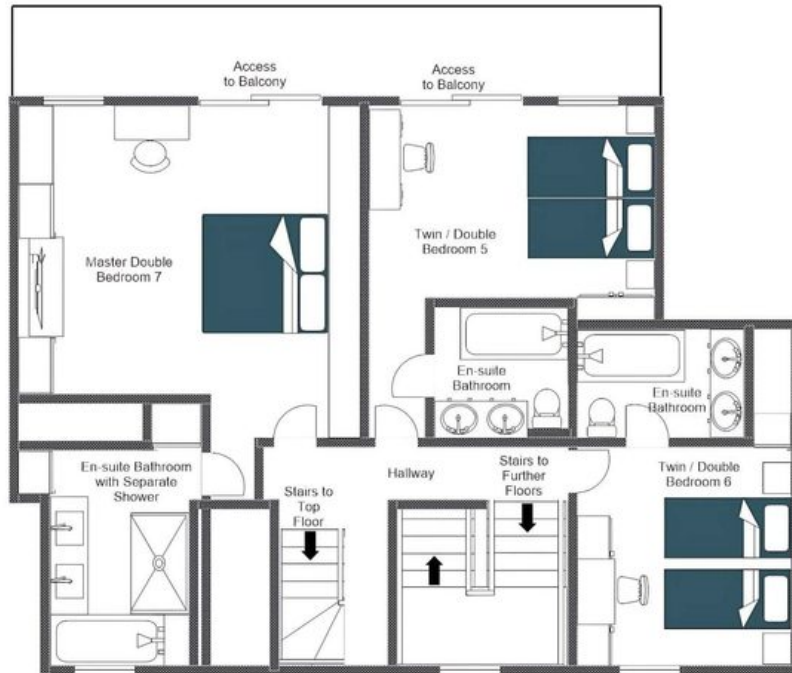

♦ 7 bathrooms

♦ Outdoor hot tub

♦ Sauna

♦ South facing balconies

♦ Bar

♦ Table tennis table

♦ Integrated sound system

♦ Wifi

The seven bedrooms are thoughtfully distributed across the chalet, each with its own en-suite facilities. Four generously proportioned rooms on the ground floor include one with a bath as well as a shower, while two open directly onto a large shared balcony. The second floor is crowned by a master bedroom complete with twin sinks, an en-suite shower room, a study area and its own balcony access, accompanied by two further twin and double rooms with en-suite bathrooms. A dedicated spa area on the ground floor, featuring an outdoor hot tub and sauna, provides the perfect setting for evening relaxation after a day on the slopes.

The first floor draws the chalet to life with a luminous open living and dining area centred on a grand wood-burning fireplace, its plush sofas and snug seating inviting lingering afternoons over tea or convivial evenings by the fire. French doors open the entire space onto a wrap-around balcony, ideal for morning coffee or stargazing at dusk, while a large oak dining table seating twelve and a second fireplace bring warmth and elegance to every meal. A well-equipped kitchen, a ski room with boot dryers and private parking complete the facilities, ensuring that every practical consideration is met with the same quiet refinement that defines the chalet throughout.

FLOORPLANS

GROUND FLOOR

CHALET GENEPI, GROUND FLOOR
FOR ILLUSTRATION PURPOSES ONLY

FLOORPLANS

FIRST FLOOR

FLOORPLANS

SECOND FLOOR

CHALET GENEPI, SECOND FLOOR
FOR ILLUSTRATION PURPOSES ONLY