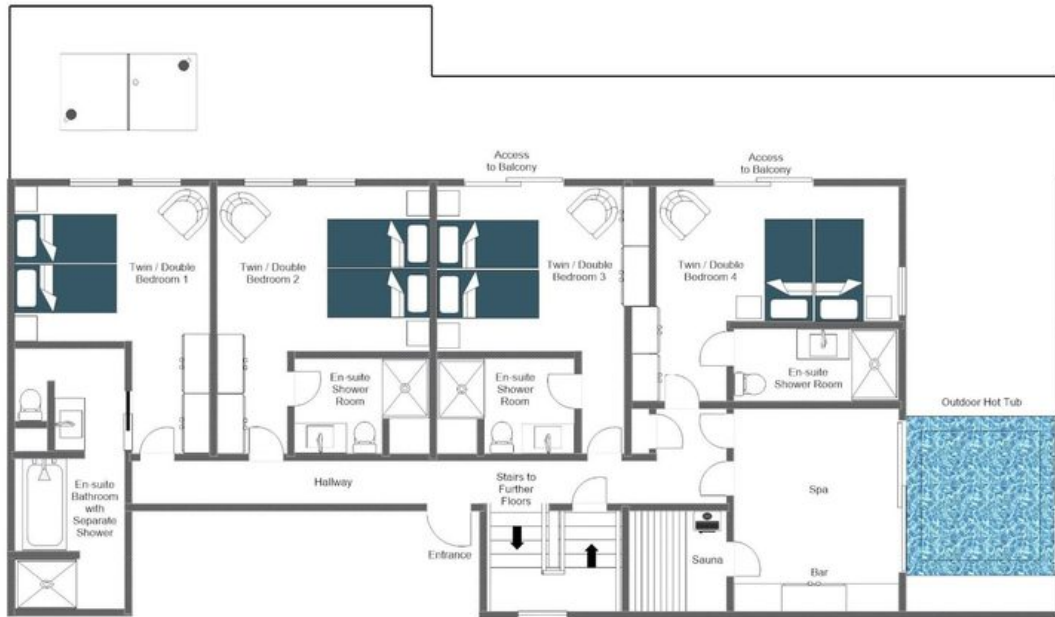

♦ 7 bathrooms

♦ Outdoor hot tub

♦ Sauna

♦ South facing balconies

♦ Bar

♦ Table tennis table

♦ Integrated sound system

♦ Wifi

The seven bedrooms are thoughtfully distributed across the chalet, each with its own en-suite facilities. Four generously proportioned rooms on the ground floor include one with a bath as well as a shower, while two open directly onto a large shared balcony. The second floor is crowned by a master bedroom complete with twin sinks, an en-suite shower room, a study area and its own balcony access, accompanied by two further twin and double rooms with en-suite bathrooms. A dedicated spa area on the ground floor, featuring an outdoor hot tub and sauna, provides the perfect setting for evening relaxation after a day on the slopes.

The first floor draws the chalet to life with a luminous open living and dining area centred on a grand wood-burning fireplace, its plush sofas and snug seating inviting lingering afternoons over tea or convivial evenings by the fire. French doors open the entire space onto a wrap-around balcony, ideal for morning coffee or stargazing at dusk, while a large oak dining table seating twelve and a second fireplace bring warmth and elegance to every meal. A well-equipped kitchen, a ski room with boot dryers and private parking complete the facilities, ensuring that every practical consideration is met with the same quiet refinement that defines the chalet throughout.

FLOORPLANS

GROUND FLOOR

CHALET GENEPI, GROUND FLOOR
FOR ILLUSTRATION PURPOSES ONLY

FLOORPLANS

FIRST FLOOR

FLOORPLANS

SECOND FLOOR

CHALET GENEPI, SECOND FLOOR
FOR ILLUSTRATION PURPOSES ONLY