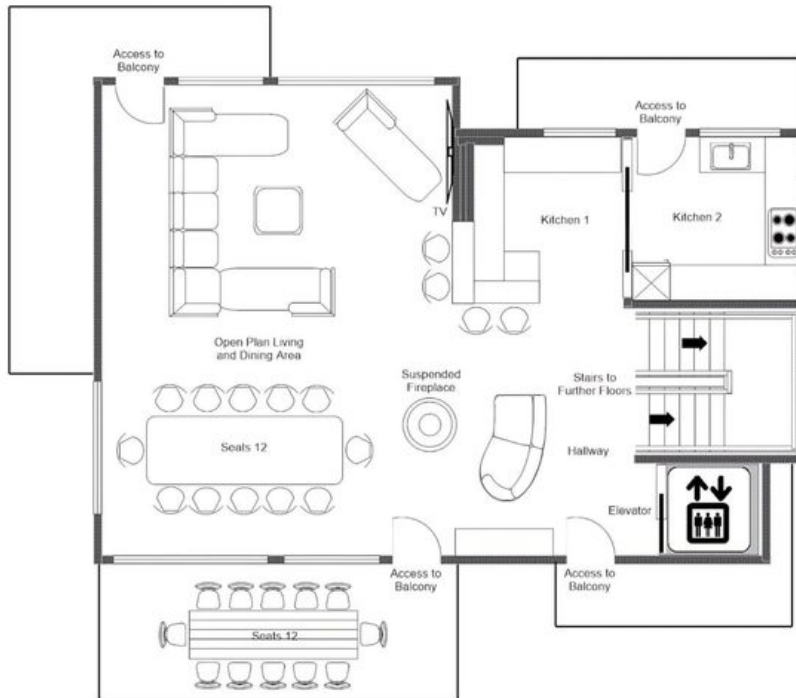

The uppermost floor reveals a breathtaking open-plan living and dining area, where soaring ceilings and expansive windows bathe the interiors in natural light and frame sweeping panoramic views of the surrounding peaks. A sculptural cocoon hanging fireplace anchors the space with contemporary warmth, whilst a generous L-shaped sofa and a dining table seating twelve ensure every gathering feels both intimate and effortlessly convivial. A large balcony extends the living space outdoors, offering an alfresco dining setting amidst the alpine scenery, and a mezzanine above provides a quiet reading nook and a discreet office area. Each of the six double bedrooms is finished in a refined palette of neutral whites and warm timber, with modern en-suite bathrooms dressed in grey tiles, wooden detailing and sleek black fixtures.

The ground floor is devoted entirely to restoration and indulgence, housing a tranquil spa complete with an indoor swimming pool, sauna, hammam and dedicated massage room, offering the perfect antidote to a day on the mountain. A fully equipped ski room with direct slope access occupies the first floor, whilst the lower ground floor presents a windowless cinema room with a bunk bed for two children and a convenient laundry room. Available from EUR 38,770 per week, Chalet Ascension may be enjoyed on a self-catered or fully catered basis, the latter including the services of a private chef, daily breakfast, afternoon tea, pre-dinner canapés with champagne and a four-course dinner on six evenings.

FLOORPLANS

THIRD FLOOR

CHALET ASCENSION, TOP FLOOR  
FOR ILLUSTRATION PURPOSES ONLY

# FLOORPLANS