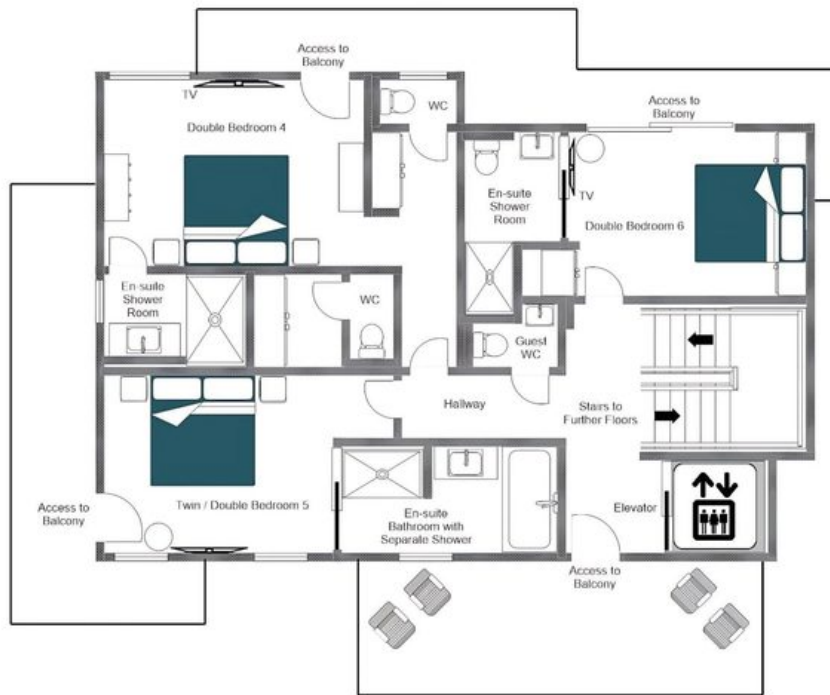

FLOORPLANS

SECOND FLOOR

CHALET ASCENSION, SECOND FLOOR
FOR ILLUSTRATION PURPOSES ONLY