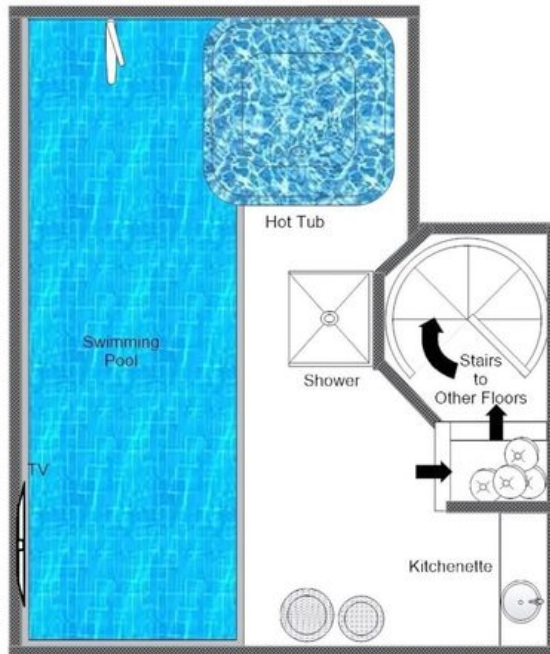

The six bedrooms are distributed across three floors and include a master suite with balcony access, a deep bath and a black marble sink, a double room with a roll-top bath, a further double overlooking the mountain with its own balcony, and a dedicated bunk room for younger guests. The spa floor crowns the experience with an indoor swimming pool and hot tub, offering a restorative retreat at the close of each day. With prices ranging from EUR 25,930 to EUR 117,690 and a choice of self-catered, bed and breakfast or fully catered service, Chalet L'Arctique presents a seamless fusion of luxury, comfort and alpine authenticity.

FLOORPLANS

TOP FLOOR

CHALET L'ARCTIQUE, THIRD FLOOR
FOR ILLUSTRATION PURPOSES ONLY

FLOORPLANS

SECOND FLOOR

CHALET L'ARCTIQUE, SECOND FLOOR
FOR ILLUSTRATION PURPOSES ONLY

FLOORPLANS

FIRST FLOOR

CHALET L'ARCTIQUE, FIRST FLOOR
FOR ILLUSTRATION PURPOSES ONLY

FLOORPLANS

GROUND FLOOR

CHALET L'ARCTIQUE, ENTRANCE LEVEL
FOR ILLUSTRATION PURPOSES ONLY

FLOORPLANS

LOWER GROUND FLOOR

CHALET L'ARCTIQUE, LOWER LEVEL
FOR ILLUSTRATION PURPOSES ONLY