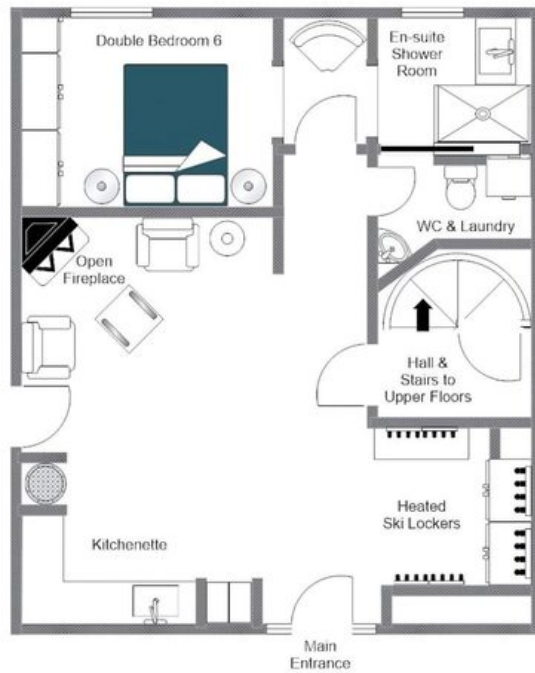

The uppermost floor is given over to a magnificent open-plan kitchen, living and dining space, where large glazed doors flood the interior with mountain light and frame sweeping views of the ski lift, the village and the Aiguille de Mey beyond. A solid walnut dining table seats up to sixteen, making it a natural gathering place for extended house parties, while a wrap-around sofa and two velvet armchairs arranged around a wood-burning fireplace invite lingering evenings after long days on the mountain. A second fireplace on the entrance floor, alongside a kitchenette and ski lockers fitted with boot heaters, ensures every practical comfort is elegantly attended to upon return from the slopes.

The six bedrooms are distributed across three floors and include a master suite with balcony access, a deep bath and a black marble sink, a double room with a roll-top bath, a further double overlooking the mountain with its own balcony, and a dedicated bunk room for younger guests. The spa floor crowns the experience with an indoor swimming pool and hot tub, offering a restorative retreat at the close of each day. With prices ranging from EUR 25,930 to EUR 117,690 and a choice of self-catered, bed and breakfast or fully catered service, Chalet L'Arctique presents a seamless fusion of luxury, comfort and alpine authenticity.

FLOORPLANS

TOP FLOOR

CHALET L'ARCTIQUE, THIRD FLOOR
FOR ILLUSTRATION PURPOSES ONLY

FLOORPLANS

SECOND FLOOR

CHALET L'ARCTIQUE, SECOND FLOOR
FOR ILLUSTRATION PURPOSES ONLY

FLOORPLANS

FIRST FLOOR

CHALET L'ARCTIQUE, FIRST FLOOR
FOR ILLUSTRATION PURPOSES ONLY

FLOORPLANS

GROUND FLOOR

CHALET L'ARCTIQUE, ENTRANCE LEVEL
FOR ILLUSTRATION PURPOSES ONLY

FLOORPLANS

LOWER GROUND FLOOR

CHALET L'ARCTIQUE, LOWER LEVEL
FOR ILLUSTRATION PURPOSES ONLY