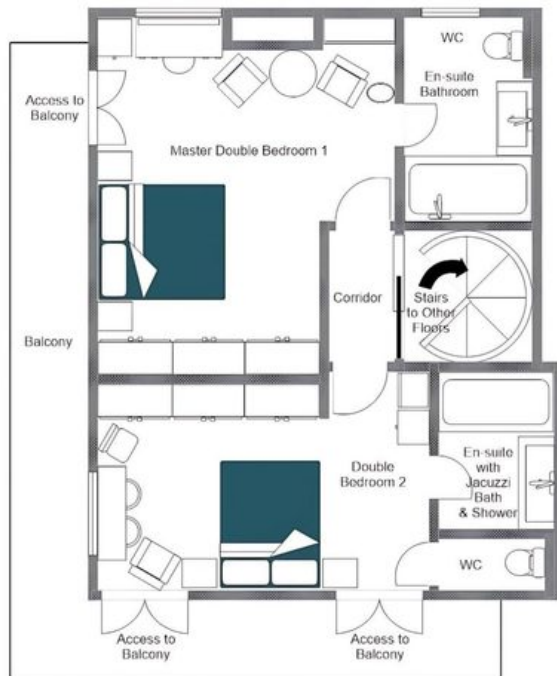

The uppermost floor is given over to a magnificent open-plan kitchen, living and dining space, where large glazed doors flood the interior with mountain light and frame sweeping views of the ski lift, the village and the Aiguille de Mey beyond. A solid walnut dining table seats up to sixteen, making it a natural gathering place for extended house parties, while a wrap-around sofa and two velvet armchairs arranged around a wood-burning fireplace invite lingering evenings after long days on the mountain. A second fireplace on the entrance floor, alongside a kitchenette and ski lockers fitted with boot heaters, ensures every practical comfort is elegantly attended to upon return from the slopes.

The six bedrooms are distributed across three floors and include a master suite with balcony access, a deep bath and a black marble sink, a double room with a roll-top bath, a further double overlooking the mountain with its own balcony, and a dedicated bunk room for younger guests. The spa floor crowns the experience with an indoor swimming pool and hot tub, offering a restorative retreat at the close of each day. With prices ranging from EUR 25,930 to EUR 117,690 and a choice of self-catered, bed and breakfast or fully catered service, Chalet L'Arctique presents a seamless fusion of luxury, comfort and alpine authenticity.

FLOORPLANS

TOP FLOOR

CHALET L'ARCTIQUE, THIRD FLOOR
FOR ILLUSTRATION PURPOSES ONLY

FLOORPLANS

SECOND FLOOR

CHALET L'ARCTIQUE, SECOND FLOOR
FOR ILLUSTRATION PURPOSES ONLY

FLOORPLANS

FIRST FLOOR

CHALET L'ARCTIQUE, FIRST FLOOR
FOR ILLUSTRATION PURPOSES ONLY

FLOORPLANS

GROUND FLOOR

CHALET L'ARCTIQUE, ENTRANCE LEVEL
FOR ILLUSTRATION PURPOSES ONLY

FLOORPLANS

LOWER GROUND FLOOR

CHALET L'ARCTIQUE, LOWER LEVEL
FOR ILLUSTRATION PURPOSES ONLY