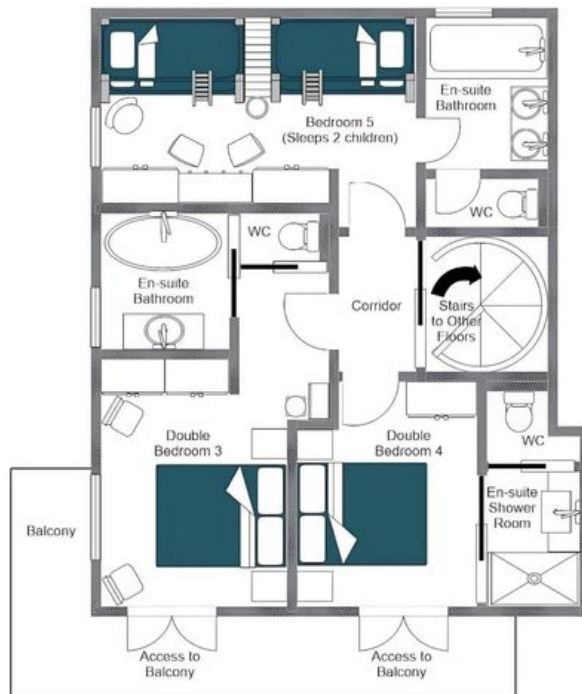

The uppermost floor is given over to a magnificent open-plan kitchen, living and dining space, where large glazed doors flood the interior with mountain light and frame sweeping views of the ski lift, the village and the Aiguille de Mey beyond. A solid walnut dining table seats up to sixteen, making it a natural gathering place for extended house parties, while a wrap-around sofa and two velvet armchairs arranged around a wood-burning fireplace invite lingering evenings after long days on the mountain. A second fireplace on the entrance floor, alongside a kitchenette and ski lockers fitted with boot heaters, ensures every practical comfort is elegantly attended to upon return from the slopes.

The six bedrooms are distributed across three floors and include a master suite with balcony access, a deep bath and a black marble sink, a double room with a roll-top bath, a further double overlooking the mountain with its own balcony, and a dedicated bunk room for younger guests. The spa floor crowns the experience with an indoor swimming pool and hot tub, offering a restorative retreat at the close of each day. With prices ranging from EUR 25,930 to EUR 117,690 and a choice of self-catered, bed and breakfast or fully catered service, Chalet L'Arctique presents a seamless fusion of luxury, comfort and alpine authenticity.

FLOORPLANS

TOP FLOOR

CHALET L'ARCTIQUE, THIRD FLOOR
FOR ILLUSTRATION PURPOSES ONLY

FLOORPLANS

SECOND FLOOR

CHALET L'ARCTIQUE, SECOND FLOOR
FOR ILLUSTRATION PURPOSES ONLY

FLOORPLANS

FIRST FLOOR

CHALET L'ARCTIQUE, FIRST FLOOR
FOR ILLUSTRATION PURPOSES ONLY

FLOORPLANS

GROUND FLOOR

CHALET L'ARCTIQUE, ENTRANCE LEVEL
FOR ILLUSTRATION PURPOSES ONLY

FLOORPLANS

LOWER GROUND FLOOR

CHALET L'ARCTIQUE, LOWER LEVEL
FOR ILLUSTRATION PURPOSES ONLY