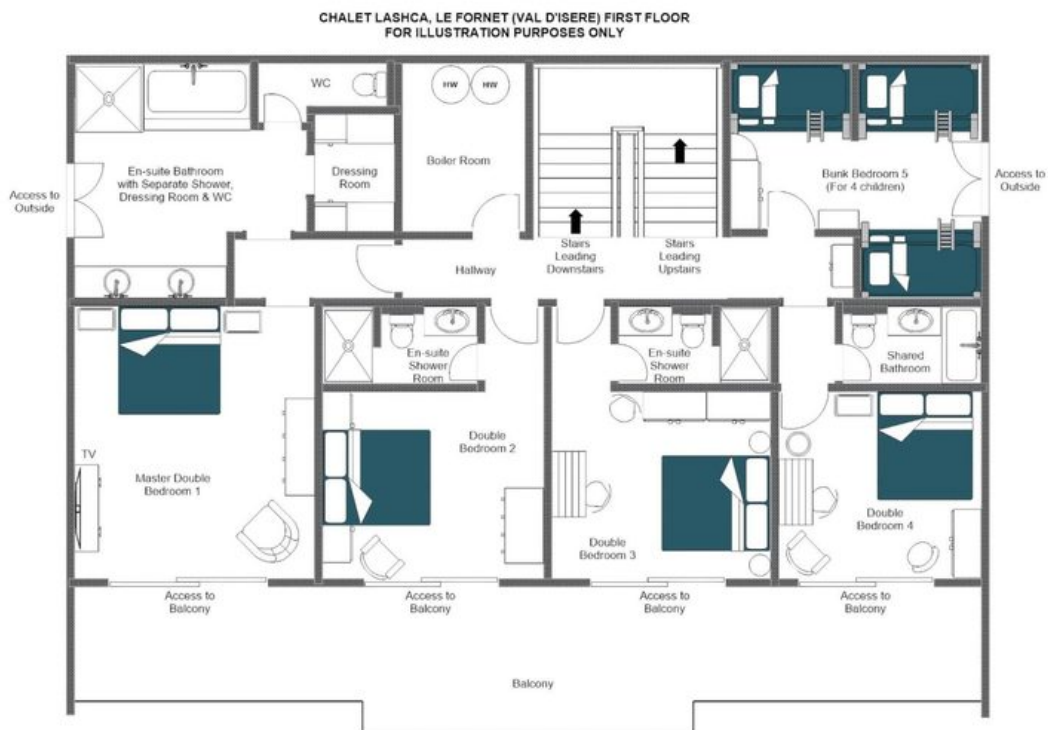

♦ 4 bathrooms

♦ Hammam/steam room

♦ Indoor pool

♦ Relaxation space

♦ Sauna

♦ Terrace

♦ Pool/snooker table

♦ Tv/games room

The facilities at Chalet Lashca are genuinely exceptional. A dedicated spa and pool level houses a large indoor swimming pool framed by windows that draw in sweeping mountain panoramas, complemented by lounge chairs, a sauna and a hammam. A games room with projector and pool table, together with a heated boot room on the same floor, ensures every practical comfort is met with quiet elegance. The principal sleeping floor presents a supremely generous primary suite complete with a freestanding bath, walk-in shower, dressing room and a private balcony commanding stunning views, alongside three individually themed double bedrooms, each with en-suite facilities and shared balcony access overlooking the Fornet ski area, and a charming bunk room ideal for younger guests.

The uppermost floor reveals a magnificent open-plan living and dining space, its floor-to-ceiling windows flooding the interior with light and framing breathtaking Alpine vistas. A dining table for eight sits adjacent to a fully equipped kitchen, whilst plush sofas arranged around an open fireplace invite long, convivial evenings after a day on the mountain. A separate television snug provides a private haven for children, and a generous sun-drenched balcony completes this level, offering the perfect vantage point from which to savour the glorious mountain sunshine. Chalet Lashca is available across a range of service levels, from self-catered to fully catered, ensuring a bespoke and seamlessly luxurious Alpine experience.

FLOORPLANS

GROUND FLOOR

FLOORPLANS

FIRST FLOOR

FLOORPLANS

SECOND FLOOR

CHALET LASHCA, LE FORNET (VAL D'ISERE) SECOND FLOOR
FOR ILLUSTRATION PURPOSES ONLY

CHALET LASHCA