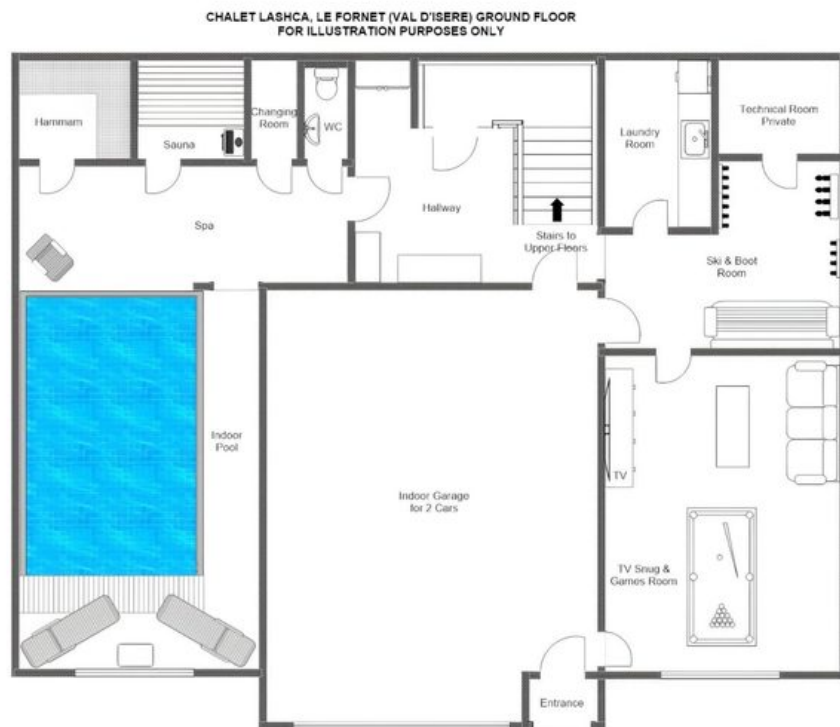

♦ 4 bathrooms

♦ Hammam/steam room

♦ Indoor pool

♦ Relaxation space

♦ Sauna

♦ Terrace

♦ Pool/snooker table

♦ Tv/games room

The facilities at Chalet Lashca are genuinely exceptional. A dedicated spa and pool level houses a large indoor swimming pool framed by windows that draw in sweeping mountain panoramas, complemented by lounge chairs, a sauna and a hammam. A games room with projector and pool table, together with a heated boot room on the same floor, ensures every practical comfort is met with quiet elegance. The principal sleeping floor presents a supremely generous primary suite complete with a freestanding bath, walk-in shower, dressing room and a private balcony commanding stunning views, alongside three individually themed double bedrooms, each with en-suite facilities and shared balcony access overlooking the Fornet ski area, and a charming bunk room ideal for younger guests.

The uppermost floor reveals a magnificent open-plan living and dining space, its floor-to-ceiling windows flooding the interior with light and framing breathtaking Alpine vistas. A dining table for eight sits adjacent to a fully equipped kitchen, whilst plush sofas arranged around an open fireplace invite long, convivial evenings after a day on the mountain. A separate television snug provides a private haven for children, and a generous sun-drenched balcony completes this level, offering the perfect vantage point from which to savour the glorious mountain sunshine. Chalet Lashca is available across a range of service levels, from self-catered to fully catered, ensuring a bespoke and seamlessly luxurious Alpine experience.

FLOORPLANS

GROUND FLOOR

FLOORPLANS

FIRST FLOOR

FLOORPLANS

SECOND FLOOR

CHALET LASHCA, LE FORNET (VAL D'ISERE) SECOND FLOOR
FOR ILLUSTRATION PURPOSES ONLY

CHALET LASHCA