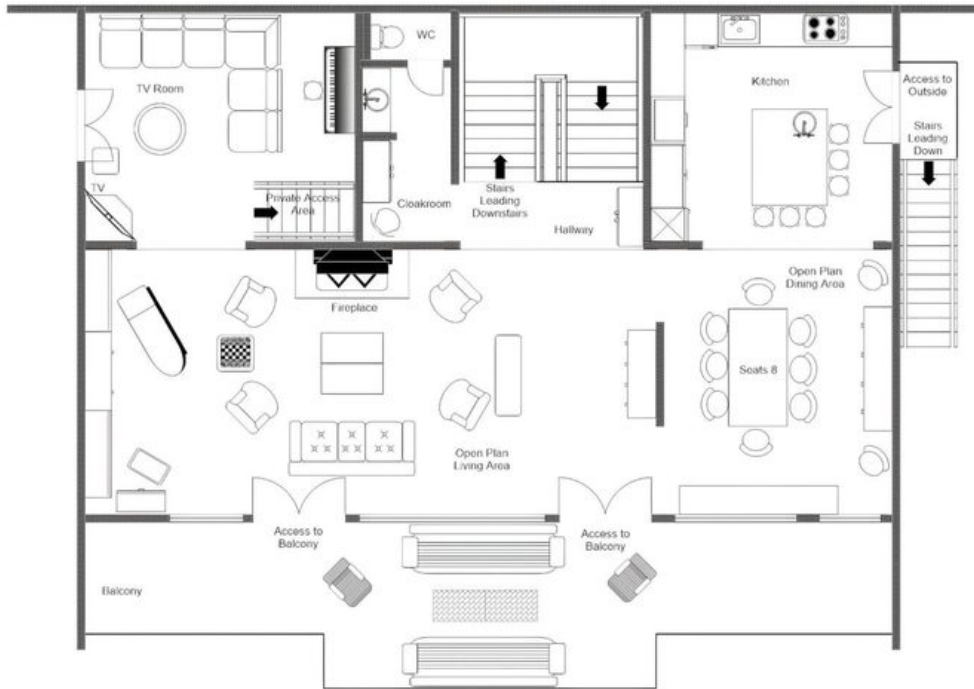

♦ 4 bathrooms

♦ Hammam/steam room

♦ Indoor pool

♦ Relaxation space

♦ Sauna

♦ Terrace

♦ Pool/snooker table

♦ Tv/games room

The facilities at Chalet Lashca are genuinely exceptional. A dedicated spa and pool level houses a large indoor swimming pool framed by windows that draw in sweeping mountain panoramas, complemented by lounge chairs, a sauna and a hammam. A games room with projector and pool table, together with a heated boot room on the same floor, ensures every practical comfort is met with quiet elegance. The principal sleeping floor presents a supremely generous primary suite complete with a freestanding bath, walk-in shower, dressing room and a private balcony commanding stunning views, alongside three individually themed double bedrooms, each with en-suite facilities and shared balcony access overlooking the Fornet ski area, and a charming bunk room ideal for younger guests.

The uppermost floor reveals a magnificent open-plan living and dining space, its floor-to-ceiling windows flooding the interior with light and framing breathtaking Alpine vistas. A dining table for eight sits adjacent to a fully equipped kitchen, whilst plush sofas arranged around an open fireplace invite long, convivial evenings after a day on the mountain. A separate television snug provides a private haven for children, and a generous sun-drenched balcony completes this level, offering the perfect vantage point from which to savour the glorious mountain sunshine. Chalet Lashca is available across a range of service levels, from self-catered to fully catered, ensuring a bespoke and seamlessly luxurious Alpine experience.

FLOORPLANS

GROUND FLOOR

FLOORPLANS

FIRST FLOOR

FLOORPLANS

SECOND FLOOR

CHALET LASHCA, LE FORNET (VAL D'ISERE) SECOND FLOOR
FOR ILLUSTRATION PURPOSES ONLY

CHALET LASHCA