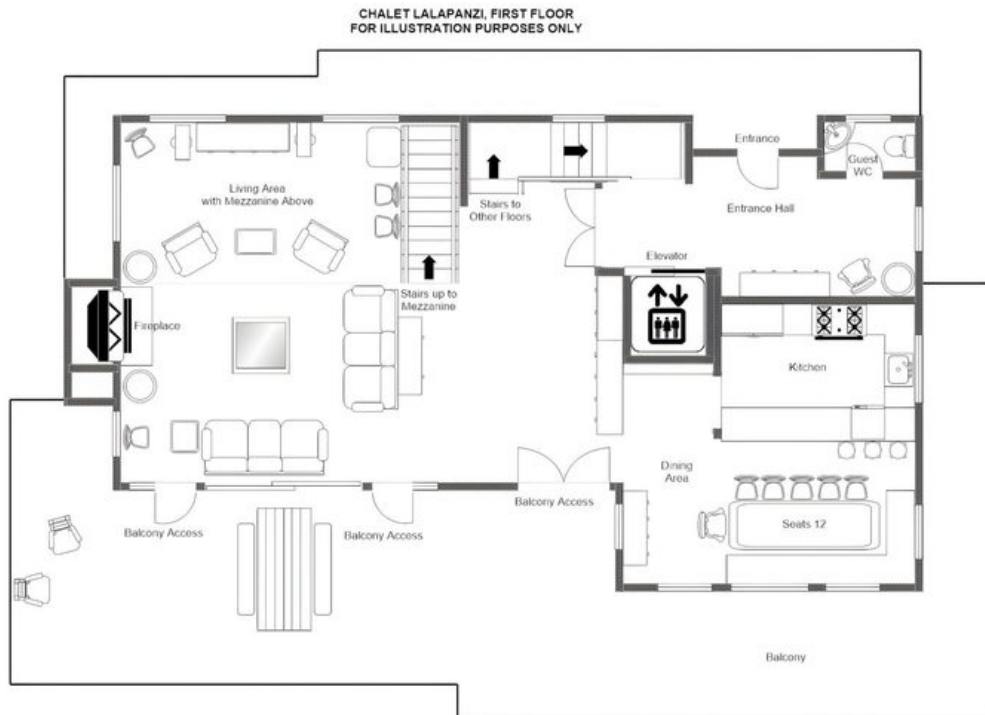

The chalet unfolds across four thoughtfully arranged levels, connected by both a graceful staircase and a private internal elevator. Guests arrive via an indoor garage offering three parking spaces, stepping first into a dedicated ski room equipped with boot heaters and ample storage for all equipment. The ground floor provides a bright open-plan lounge with direct terrace access, a fully equipped kitchen with a dining area seating up to twelve, four bedrooms including a bunk room for younger guests, and a mix of en-suite and shared bathrooms. Ascending to the first floor, the magnificent main living area unfolds beneath its vaulted ceiling, where a traditional fireplace and a south-facing mezzanine nook invite quiet moments away from the slopes.

FLOORPLANS

LOWER GROUND FLOOR

FLOORPLANS

GROUND FLOOR

FLOORPLANS

FIRST FLOOR

FLOORPLANS

SECOND FLOOR