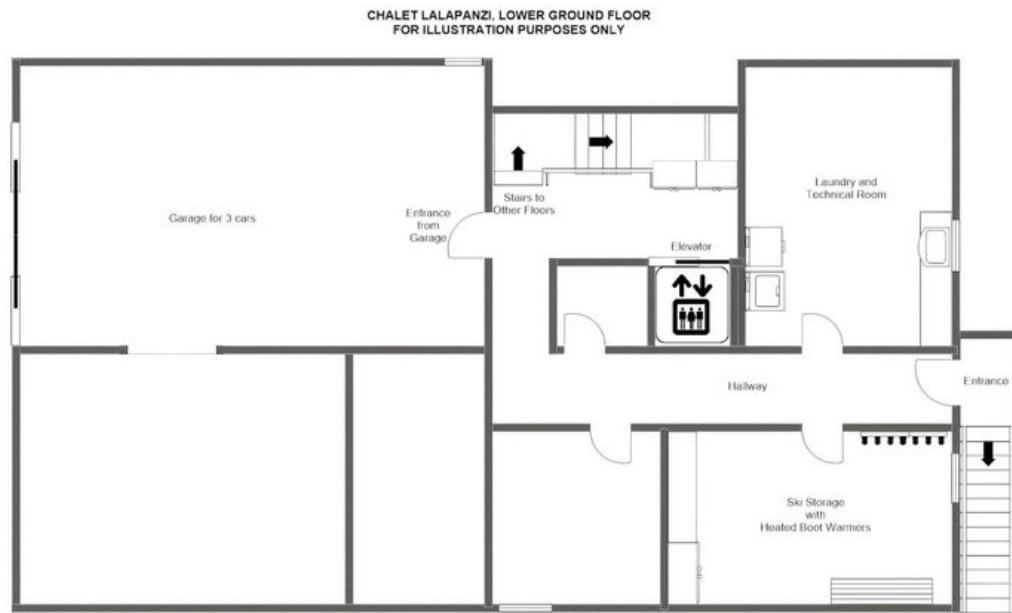

The chalet unfolds across four thoughtfully arranged levels, connected by both a graceful staircase and a private internal elevator. Guests arrive via an indoor garage offering three parking spaces, stepping first into a dedicated ski room equipped with boot heaters and ample storage for all equipment. The ground floor provides a bright open-plan lounge with direct terrace access, a fully equipped kitchen with a dining area seating up to twelve, four bedrooms including a bunk room for younger guests, and a mix of en-suite and shared bathrooms. Ascending to the first floor, the magnificent main living area unfolds beneath its vaulted ceiling, where a traditional fireplace and a south-facing mezzanine nook invite quiet moments away from the slopes.

FLOORPLANS

LOWER GROUND FLOOR

FLOORPLANS

GROUND FLOOR

FLOORPLANS

FIRST FLOOR

FLOORPLANS

SECOND FLOOR