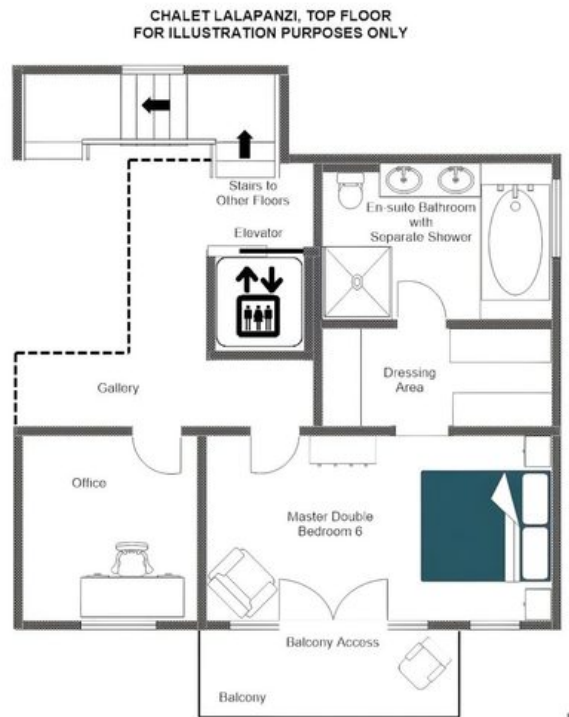

The chalet unfolds across four thoughtfully arranged levels, connected by both a graceful staircase and a private internal elevator. Guests arrive via an indoor garage offering three parking spaces, stepping first into a dedicated ski room equipped with boot heaters and ample storage for all equipment. The ground floor provides a bright open-plan lounge with direct terrace access, a fully equipped kitchen with a dining area seating up to twelve, four bedrooms including a bunk room for younger guests, and a mix of en-suite and shared bathrooms. Ascending to the first floor, the magnificent main living area unfolds beneath its vaulted ceiling, where a traditional fireplace and a south-facing mezzanine nook invite quiet moments away from the slopes.

The entire top floor is devoted to a serene primary suite complete with a walk-in closet, a private office, and a luxurious en-suite bathroom featuring a bath, shower, double sinks and a towel heater, all opening onto a south-facing balcony perfectly positioned for unhurried mountain mornings. Weekly rental rates range from CHF 18,670 to CHF 94,340, with accommodation-only, self-catered and fully catered service levels available to suit every preference. Generous, authentic and supremely well located, Chalet Lalapanzi is an outstanding Verbier home for families and groups who demand both comfort and character in equal measure.

FLOORPLANS

LOWER GROUND FLOOR

FLOORPLANS

GROUND FLOOR

FLOORPLANS

FIRST FLOOR

FLOORPLANS

SECOND FLOOR