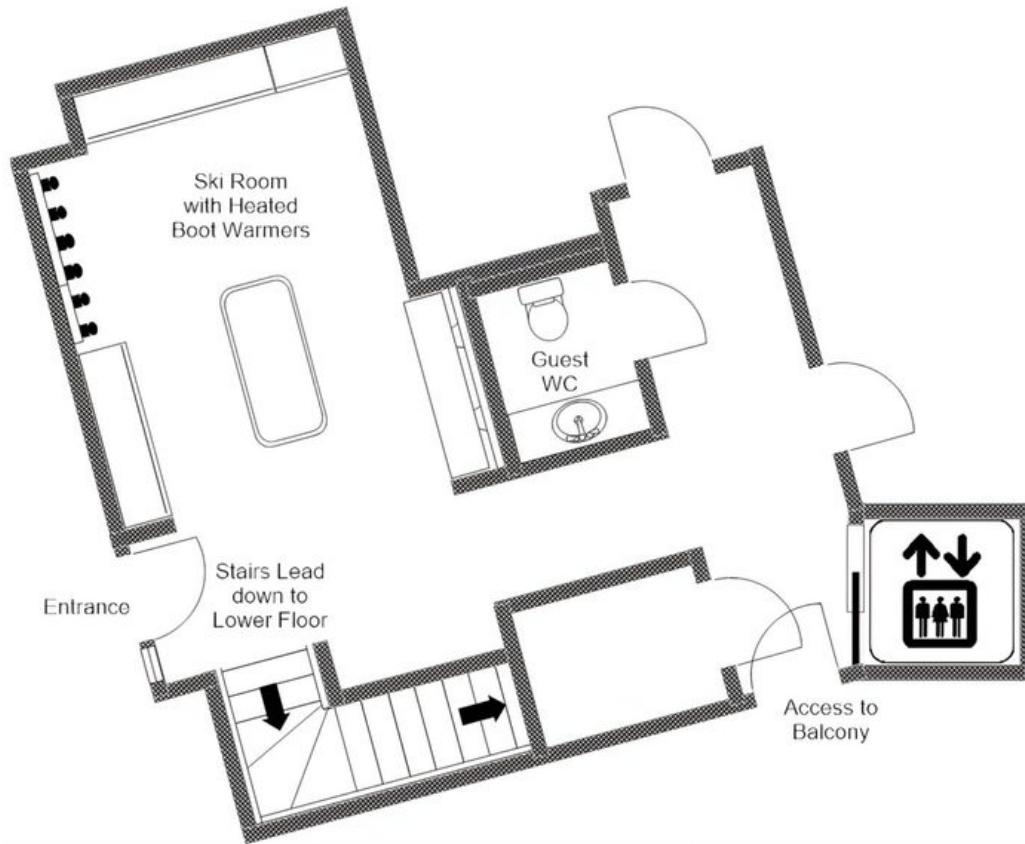

The upper ground floor forms the sociable heart of the chalet, where a luminous open-plan living and dining area centres upon a striking fireplace, its generous sofas and large windows drawing the eye towards the surrounding alpine panorama beyond the spacious terrace. A sleek, fully equipped kitchen and back kitchen sit alongside the dining area, while a cosy television snug and a discreet desk area attend to every mood and practical requirement. The ground floor is devoted to rest and renewal, with four double bedrooms each enjoying direct access to the lower terrace, a private outdoor hot tub set against the peaks, and a dedicated massage treatment room for in-chalet wellness sessions. A self-contained master suite occupies its own level entirely, complete with a luxurious bathroom housing both a bath and shower, a separate WC, a walk-in wardrobe, a desk area and a private balcony commanding beautiful alpine views.

A well-appointed ski room with boot warmers and ample storage ensures effortless departures to the slopes each morning, while a garage on the uppermost floor provides secure private parking. Chalet Pierrier is available on a self-catered, bed and breakfast or fully catered basis, with concierge services, daily housekeeping and a thoughtfully curated suite of additional provisions ensuring every element of the stay is arranged to the highest standard.

FLOORPLANS

FIRST FLOOR

CHALET PIERRIER, FIRST FLOOR  
VIA BACK STAIRS  
FOR ILLUSTRATION PURPOSES ONLY

# FLOORPLANS