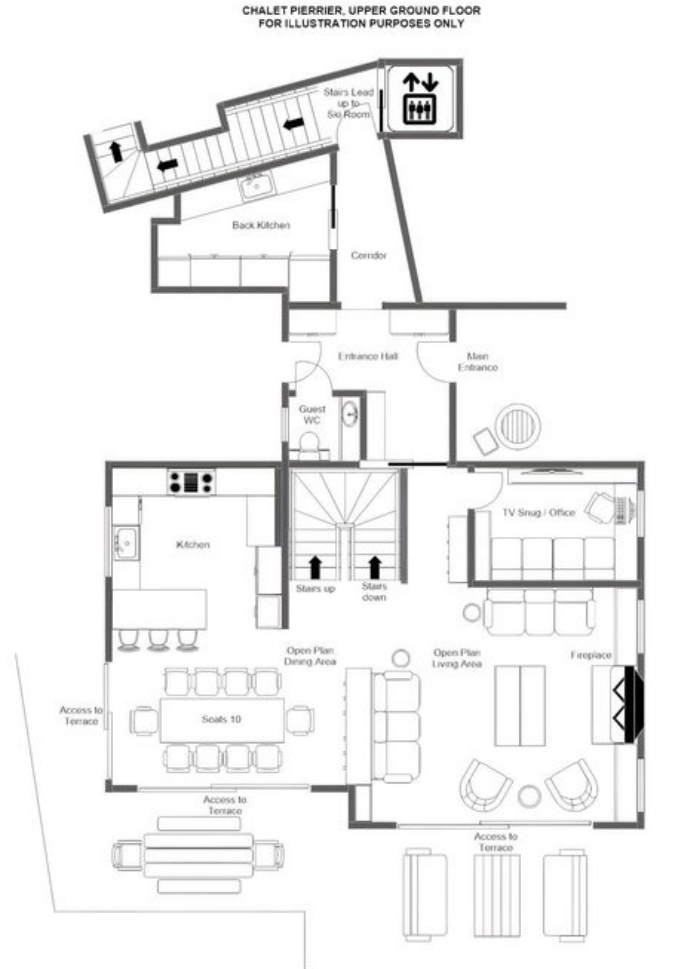

The upper ground floor forms the sociable heart of the chalet, where a luminous open-plan living and dining area centres upon a striking fireplace, its generous sofas and large windows drawing the eye towards the surrounding alpine panorama beyond the spacious terrace. A sleek, fully equipped kitchen and back kitchen sit alongside the dining area, while a cosy television snug and a discreet desk area attend to every mood and practical requirement. The ground floor is devoted to rest and renewal, with four double bedrooms each enjoying direct access to the lower terrace, a private outdoor hot tub set against the peaks, and a dedicated massage treatment room for in-chalet wellness sessions. A self-contained master suite occupies its own level entirely, complete with a luxurious bathroom housing both a bath and shower, a separate WC, a walk-in wardrobe, a desk area and a private balcony commanding beautiful alpine views.

FLOORPLANS

FIRST FLOOR

CHALET PIERRIER, FIRST FLOOR  
VIA BACK STAIRS  
FOR ILLUSTRATION PURPOSES ONLY

## FLOORPLANS

CHALET PIERRIER, FIRST FLOOR  
(STAIRS ACCESS THROUGH LIVING ROOM)  
FOR ILLUSTRATION PURPOSES ONLY

FIRST FLOOR (STAIRS ACCESS THROUGH LIVING ROOM)

FLOORPLANS

UPPER GROUND FLOOR

# FLOORPLANS