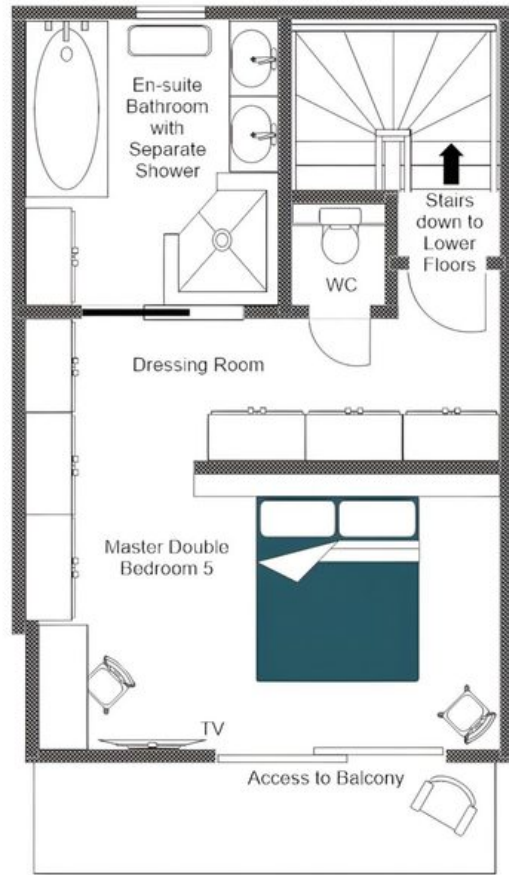

The upper ground floor forms the sociable heart of the chalet, where a luminous open-plan living and dining area centres upon a striking fireplace, its generous sofas and large windows drawing the eye towards the surrounding alpine panorama beyond the spacious terrace. A sleek, fully equipped kitchen and back kitchen sit alongside the dining area, while a cosy television snug and a discreet desk area attend to every mood and practical requirement. The ground floor is devoted to rest and renewal, with four double bedrooms each enjoying direct access to the lower terrace, a private outdoor hot tub set against the peaks, and a dedicated massage treatment room for in-chalet wellness sessions. A self-contained master suite occupies its own level entirely, complete with a luxurious bathroom housing both a bath and shower, a separate WC, a walk-in wardrobe, a desk area and a private balcony commanding beautiful alpine views.

FLOORPLANS

FIRST FLOOR

CHALET PIERRIER, FIRST FLOOR  
VIA BACK STAIRS  
FOR ILLUSTRATION PURPOSES ONLY

## FLOORPLANS

CHALET PIERRIER, FIRST FLOOR  
(STAIRS ACCESS THROUGH LIVING ROOM)  
FOR ILLUSTRATION PURPOSES ONLY

FIRST FLOOR (STAIRS ACCESS THROUGH LIVING ROOM)

FLOORPLANS

UPPER GROUND FLOOR

# FLOORPLANS