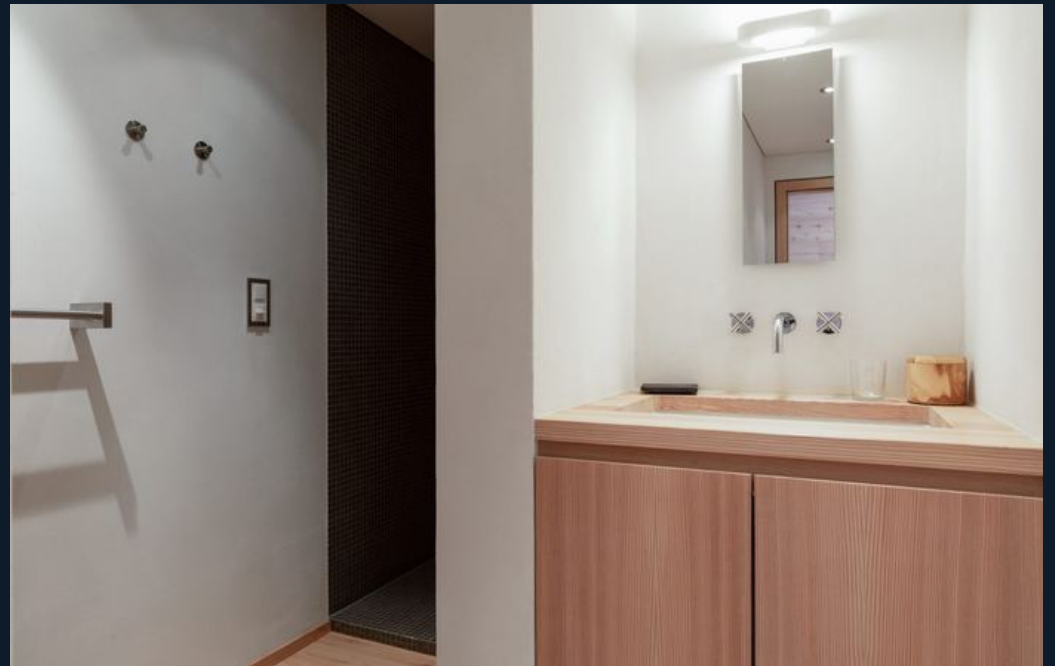

The uppermost floor opens into a generously proportioned open-plan living, dining and kitchen space where expansive windows frame sweeping panoramic views of the surrounding peaks. Warm timber finishes, refined contemporary furnishings and a statement fireplace lend the interior a sophisticated yet deeply welcoming character, while a dining table seating ten invites long, convivial evenings together. Balcony access extends the living space outwards, allowing guests to take in the crisp mountain air and spectacular alpine scenery at leisure.

The wellness level elevates Chalet Granval into a truly restorative retreat. A dedicated fitness room, indoor swimming pool, steam room and sauna are available each day between ten in the morning and half past seven in the evening, offering a serene counterpoint to days spent on the celebrated Verbier slopes, which lie within a short walk of the chalet. With a self-catered service that encompasses daily housekeeping, a personal concierge, premium bathroom amenities and the finest quality linen, every detail of the stay is curated around comfort, privacy and effortless alpine luxury.