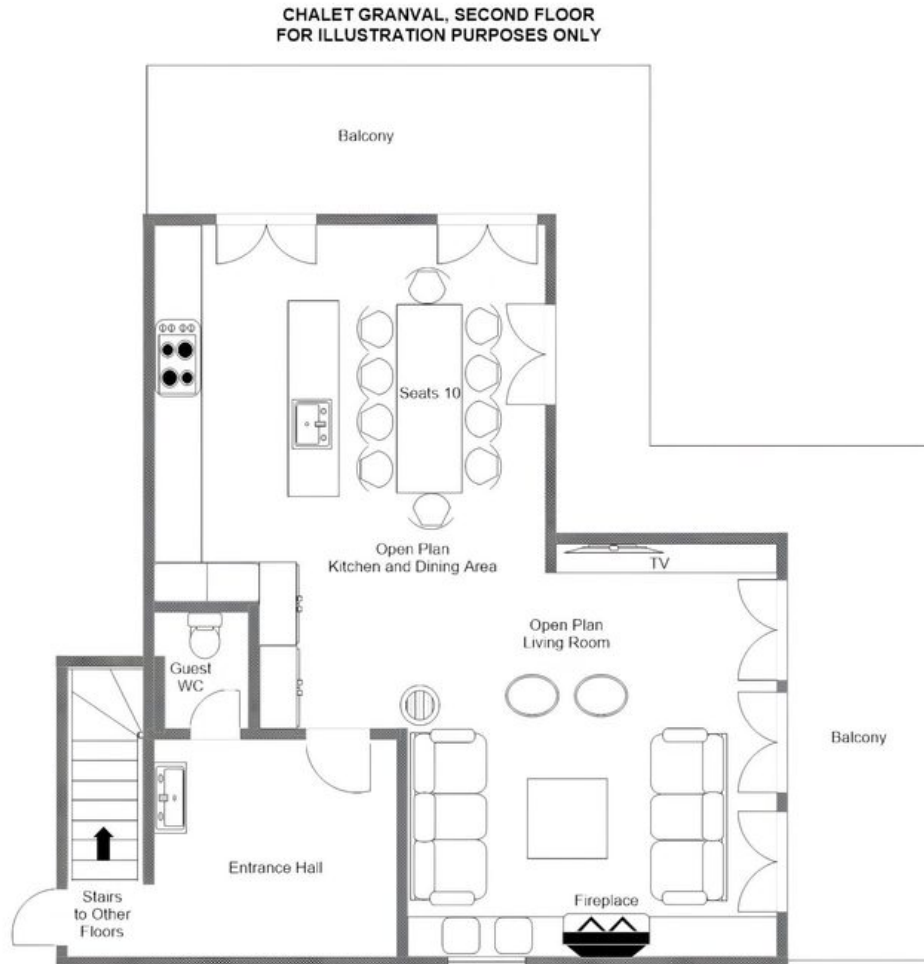

FLOORPLANS

SECOND FLOOR