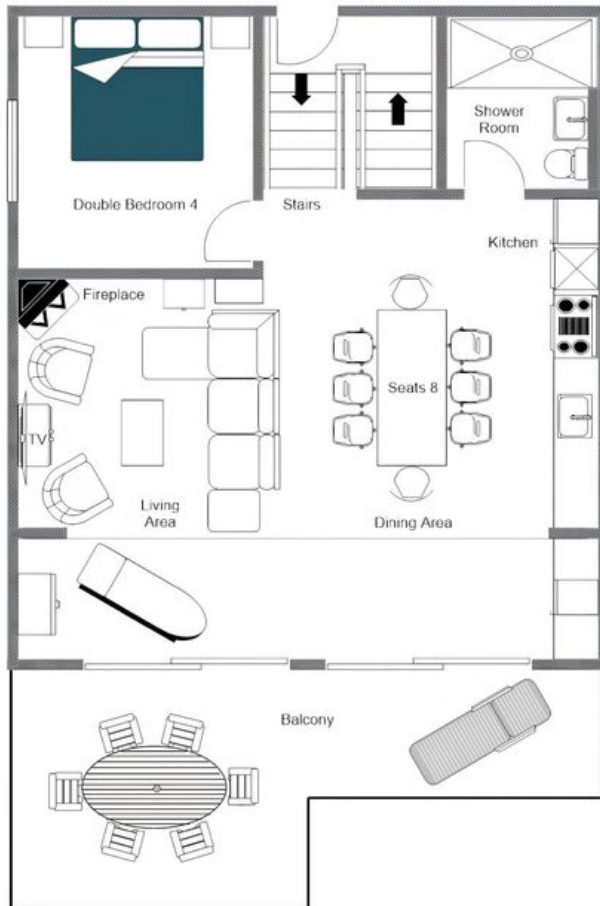

The main living floor reveals an open-plan kitchen, dining and sitting room of genuine warmth and comfort, where an extendable dining table accommodates varying group sizes and large doors open onto a generous terrace commanding spectacular mountain panoramas. The primary bedroom on this level enjoys its own serene outlook, complemented by an elegant bathroom featuring a walk-in shower that doubles as a hammam. A fireplace adds a further note of alpine intimacy to the living spaces throughout.

On the lower floor, three well-appointed double bedrooms each offer ample storage and a calm, inviting atmosphere, with two enjoying direct terrace and garden access. A private outdoor hot tub on this level provides an exceptional setting in which to absorb the mountain scenery, while a dedicated sauna completes the wellness offering, ensuring guests may restore and recharge in complete seclusion after each day on the slopes. Two modern shower rooms and a separate laundry room with washing machine round out the practical comforts of this beautifully considered Verbier retreat.

FLOORPLANS

FIRST FLOOR

CHALET CLOS D'ABEILLES, FIRST FLOOR
FOR ILLUSTRATION PURPOSES ONLY

FLOORPLANS

CHALET CLOS D'ABEILLES, GROUND FLOOR
FOR ILLUSTRATION PURPOSES ONLY

UNDERGROUND FLOOR

CHALET CLOS D'ABEILLES