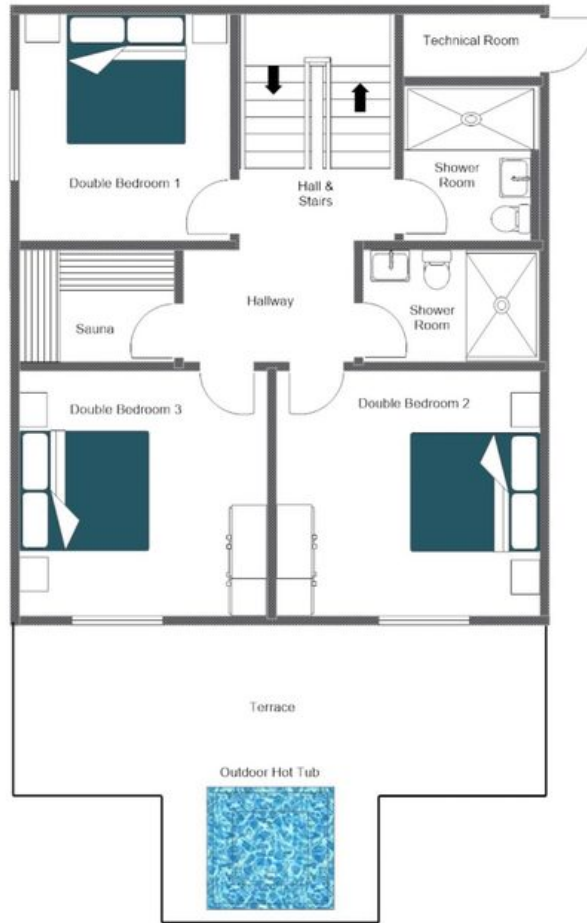

The main living floor reveals an open-plan kitchen, dining and sitting room of genuine warmth and comfort, where an extendable dining table accommodates varying group sizes and large doors open onto a generous terrace commanding spectacular mountain panoramas. The primary bedroom on this level enjoys its own serene outlook, complemented by an elegant bathroom featuring a walk-in shower that doubles as a hammam. A fireplace adds a further note of alpine intimacy to the living spaces throughout.

On the lower floor, three well-appointed double bedrooms each offer ample storage and a calm, inviting atmosphere, with two enjoying direct terrace and garden access. A private outdoor hot tub on this level provides an exceptional setting in which to absorb the mountain scenery, while a dedicated sauna completes the wellness offering, ensuring guests may restore and recharge in complete seclusion after each day on the slopes. Two modern shower rooms and a separate laundry room with washing machine round out the practical comforts of this beautifully considered Verbier retreat.

FLOORPLANS

FIRST FLOOR

CHALET CLOS D'ABEILLES, FIRST FLOOR
FOR ILLUSTRATION PURPOSES ONLY

FLOORPLANS

CHALET CLOS D'ABEILLES, GROUND FLOOR
FOR ILLUSTRATION PURPOSES ONLY

UNDERGROUND FLOOR

CHALET CLOS D'ABEILLES