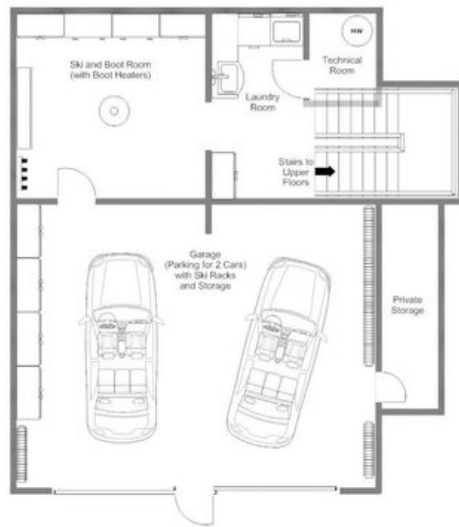

The second floor reveals a wonderfully luminous open plan living, dining and kitchen space, centred upon an open fireplace and framed by generous French windows that draw the celebrated Verbier sunset directly into the room. A mezzanine chill out space and television room with low, deeply comfortable sofas sits above, offering a quiet retreat for those seeking repose. The fully equipped kitchen stands ready to support the most ambitious private dining occasion, while an outdoor hot tub invites guests to linger beneath the mountain sky long after the slopes have quietened.

The four bedrooms are distributed thoughtfully between the first and second floors. The master suite occupies a commanding position at the front of the property, complete with an en suite bathroom and separate toilet, while a handsome double bedroom and a charming bespoke bunk room with skylight windows share a shower room that also serves as a hammam. Two of the first floor bedrooms open onto a private balcony. Practical comforts are equally well considered, with a garage for one vehicle, three additional exterior parking spaces, a boot room with boot heaters and a dedicated laundry area completing this exceptionally appointed mountain retreat.

FLOORPLANS

MEZZANINE (TOP FLOOR)

CHALET ALPIN ROC - MEZZANINE FLOOR, FOR ILLUSTRATION PURPOSES ONLY

FLOORPLANS

SECOND FLOOR

CHALET ALPIN ROC - SECOND FLOOR. FOR ILLUSTRATION PURPOSES ONLY

FLOORPLANS

SLEEPING FLOOR (FIRST FLOOR)

FLOORPLANS

ENTRANCE LEVEL

CHALET ALPIN ROC - GROUND FLOOR, FOR ILLUSTRATION PURPOSES ONLY

CHALET ALPIN ROC
— ◆ —
VERBIER