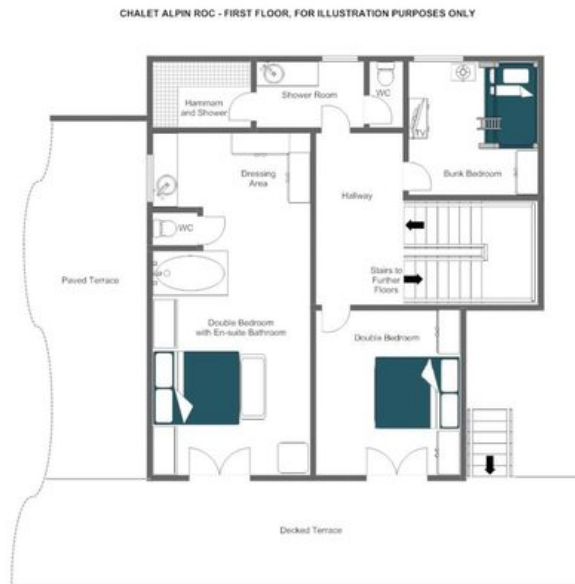

The second floor reveals a wonderfully luminous open plan living, dining and kitchen space, centred upon an open fireplace and framed by generous French windows that draw the celebrated Verbier sunset directly into the room. A mezzanine chill out space and television room with low, deeply comfortable sofas sits above, offering a quiet retreat for those seeking repose. The fully equipped kitchen stands ready to support the most ambitious private dining occasion, while an outdoor hot tub invites guests to linger beneath the mountain sky long after the slopes have quietened.

The four bedrooms are distributed thoughtfully between the first and second floors. The master suite occupies a commanding position at the front of the property, complete with an en suite bathroom and separate toilet, while a handsome double bedroom and a charming bespoke bunk room with skylight windows share a shower room that also serves as a hammam. Two of the first floor bedrooms open onto a private balcony. Practical comforts are equally well considered, with a garage for one vehicle, three additional exterior parking spaces, a boot room with boot heaters and a dedicated laundry area completing this exceptionally appointed mountain retreat.

FLOORPLANS

MEZZANINE (TOP FLOOR)

CHALET ALPIN ROC - MEZZANINE FLOOR, FOR ILLUSTRATION PURPOSES ONLY

FLOORPLANS

SECOND FLOOR

CHALET ALPIN ROC - SECOND FLOOR. FOR ILLUSTRATION PURPOSES ONLY

FLOORPLANS

SLEEPING FLOOR (FIRST FLOOR)

FLOORPLANS

ENTRANCE LEVEL

CHALET ALPIN ROC - GROUND FLOOR, FOR ILLUSTRATION PURPOSES ONLY

CHALET ALPIN ROC
— ◆ —
VERBIER