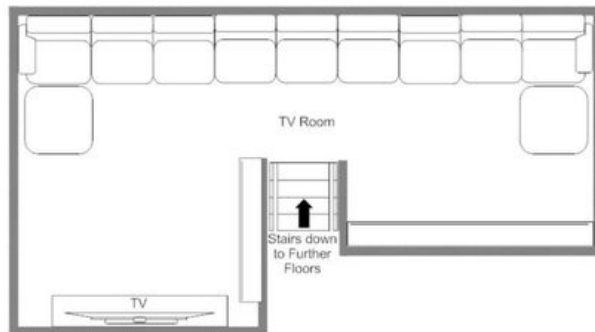

FLOORPLANS

MEZZANINE (TOP FLOOR)

CHALET ALPIN ROC - MEZZANINE FLOOR, FOR ILLUSTRATION PURPOSES ONLY